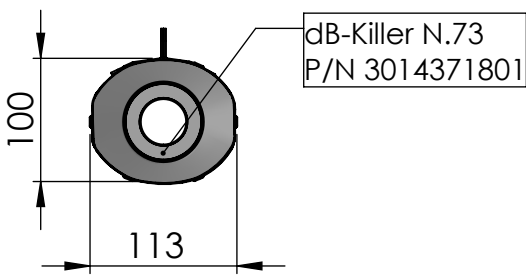

ART. 14372EBK

YAMAHA TRACER 9 / GT / GT+

(Also fits 35kW & 70kW versions) (Fits with original center stand)

FULL SYSTEM 3/1 - LV RACE - STAINLESS STEEL - APPROVED

ART. 14372EBK

YAMAHA XSR 900

(Also fits 35kW & 70kW versions) (Fits with original center stand)

FULL SYSTEM 3/1 - LV RACE - STAINLESS STEEL - APPROVED