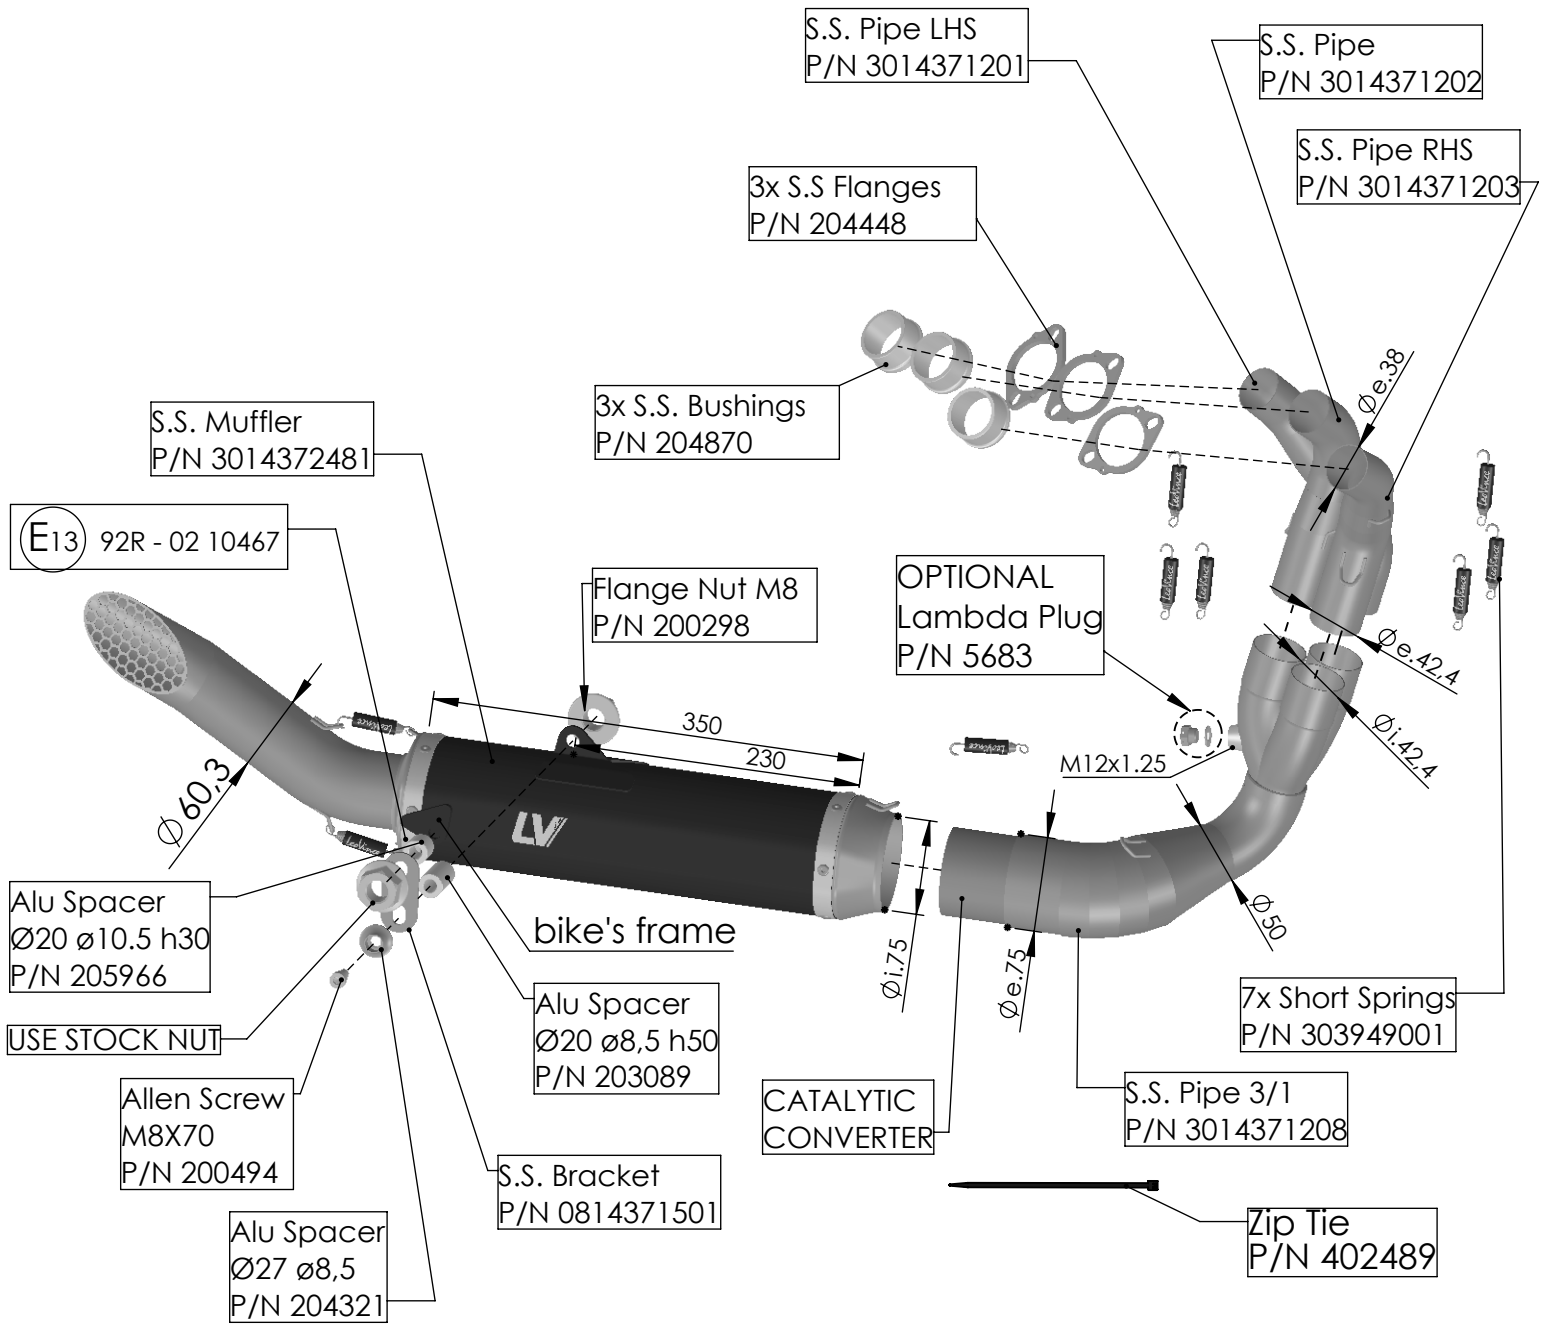

ART. 14372EBK

YAMAHA TRACER 9 / GT / GT+

(Also fits 35kW & 70kW versions) (Fits with original center stand)

FULL SYSTEM 3/1 - LV RACE - STAINLESS STEEL - APPROVED

ART. 14372EBK

YAMAHA XSR 900

(Also fits 35kW & 70kW versions) (Fits with original center stand)

FULL SYSTEM 3/1 - LV RACE - STAINLESS STEEL - APPROVED