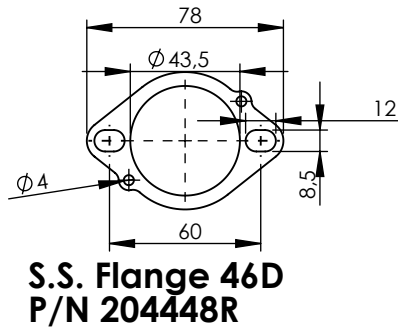

ART. 14372EBK

YAMAHA TRACER 9 / GT / GT+

(Also fits 35kW & 70kW versions) (Fits with original center stand)

FULL SYSTEM 3/1 - LV RACE - STAINLESS STEEL - APPROVED

ART. 14372EBK

YAMAHA XSR 900

(Also fits 35kW & 70kW versions) (Fits with original center stand)

FULL SYSTEM 3/1 - LV RACE - STAINLESS STEEL - APPROVED