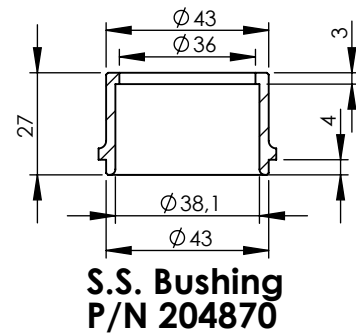

ART. 14372EBK

YAMAHA TRACER 9 / GT / GT+

(Also fits 35kW & 70kW versions) (Fits with original center stand)

FULL SYSTEM 3/1 - LV RACE - STAINLESS STEEL - APPROVED

ART. 14372EBK

YAMAHA XSR 900

(Also fits 35kW & 70kW versions) (Fits with original center stand)

FULL SYSTEM 3/1 - LV RACE - STAINLESS STEEL - APPROVED