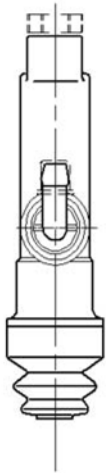

REAR MASTER CYLINDER

PS 13

X963730

Cutaway view
of clamp detail
from B view.