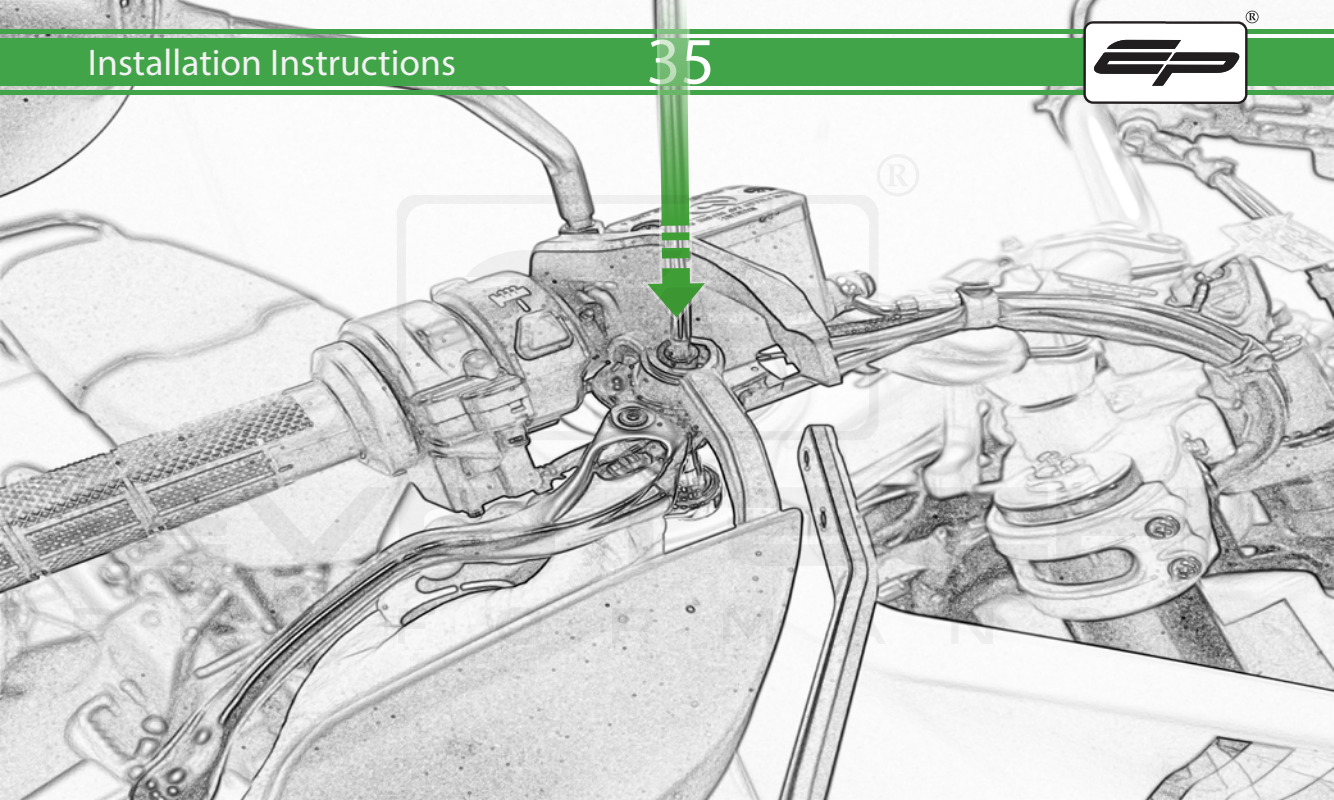

Caution

Re-align mirror
to the markings
on the handlebar

PERFORMANCE

Caution

Fully Tighten

OEM PART

EP
PERFORMANCE

OEM PART

Fully Tighten

Caution

Fully Tighten

Repeat Stages
1 - 38 For the
Left Hand Side

ESSENTIAL CHECKS

It is recommended that periodic inspections are made to ensure that all bolts are tightened to the specified torque settings.