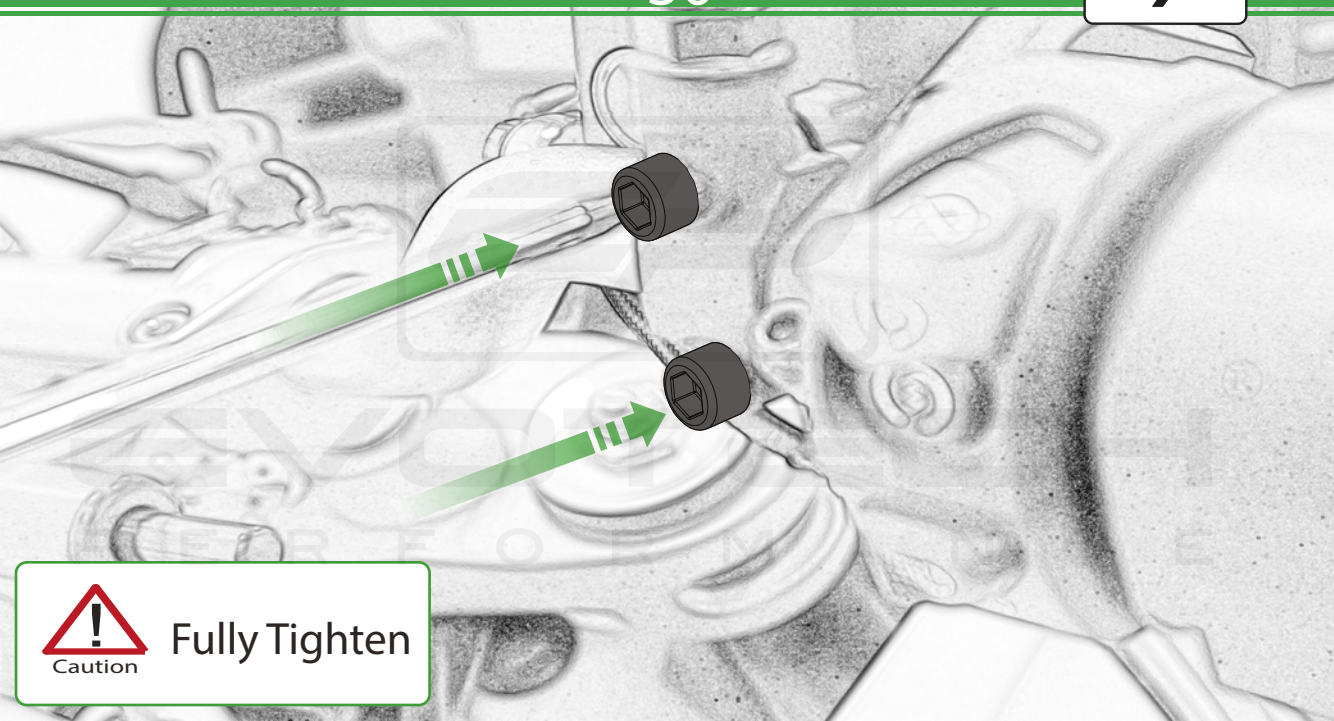

EVOTECH®
P E R F O R M A N C E

www.evotech-performance.com

Ducati DesertX
Handguard Instruction

Kit Contents

- (A) 1 x Handguard Mounting Bracket - L/H
- (B) 1 x Handguard Mounting Bracket - R/H
- (C) 2 x O-ring
- (D) 2 x Bar End Outer (middle fit)
- (E) 2 x Bar End Inner
- (F) 2 x Bar End Inner Collet - 14.2mm Dia
- (G) 2 x Bar End Inner Cone - 14.4mm Dia
- (H) 2 x Handguard Mounting Bracket - Clamp
- (I) 2 x M6 x 80 Caphead
- (J) 2 x Bar End Outer
- (K) 2 x Handguard Mounting Bracket
- (L) 4 x M6 x 16mm Black Button Head Bolt
- (M) 4 x M5 x 20 Caphead
- (N) 4 x M6 Washer

Caution

Re-align mirror
to the markings
on the handlebar

PERFORMANCE

Caution

Fully Tighten

OEM PART

EP
PERFORMANCE

OEM PART

Fully Tighten

Caution

Fully Tighten

Repeat Stages
1 - 38 For the
Left Hand Side

ESSENTIAL CHECKS

It is recommended that periodic inspections are made to ensure that all bolts are tightened to the specified torque settings.