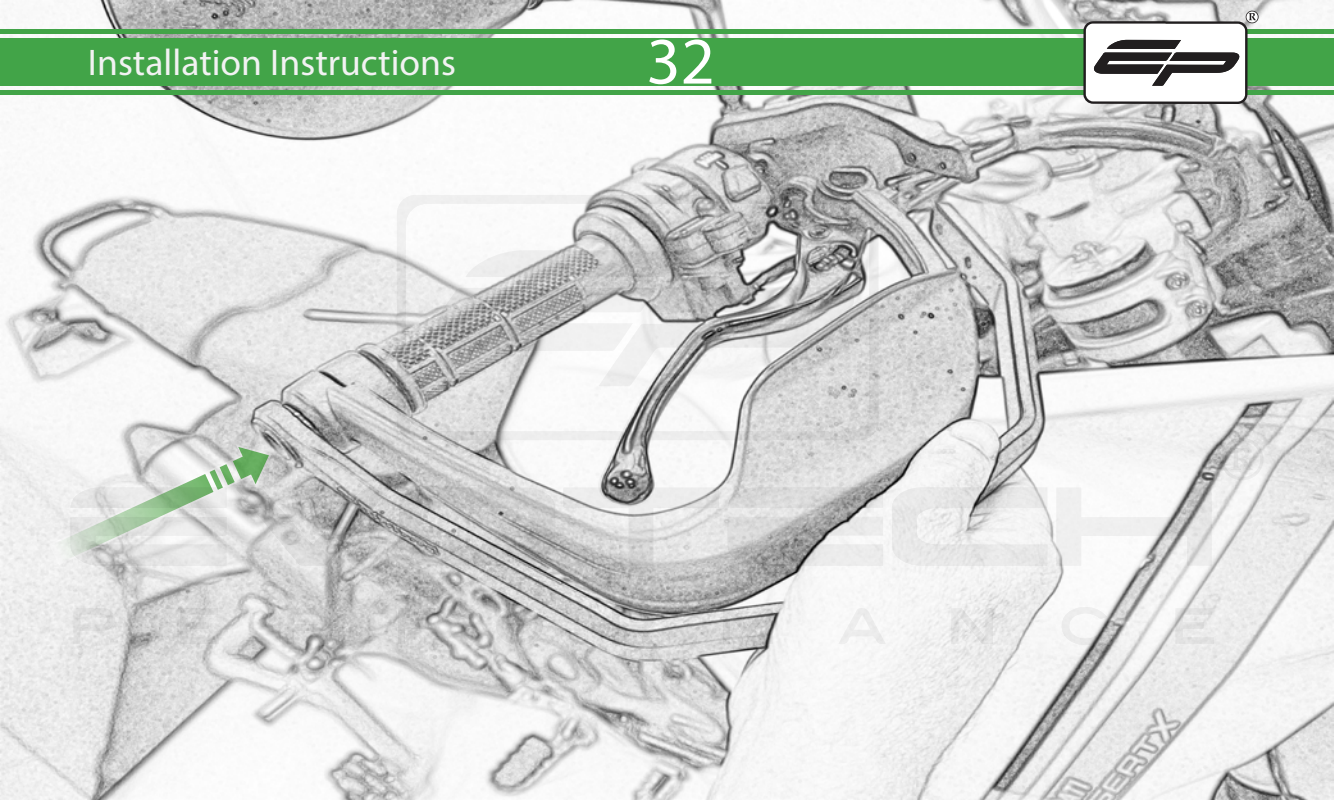

Caution

Re-align mirror
to the markings
on the handlebar

PERFORMANCE

Caution

Fully Tighten

OEM PART

EP
PERFORMANCE

OEM PART

Fully Tighten

Caution

Fully Tighten

Repeat Stages
1 - 38 For the
Left Hand Side

ESSENTIAL CHECKS

It is recommended that periodic inspections are made to ensure that all bolts are tightened to the specified torque settings.