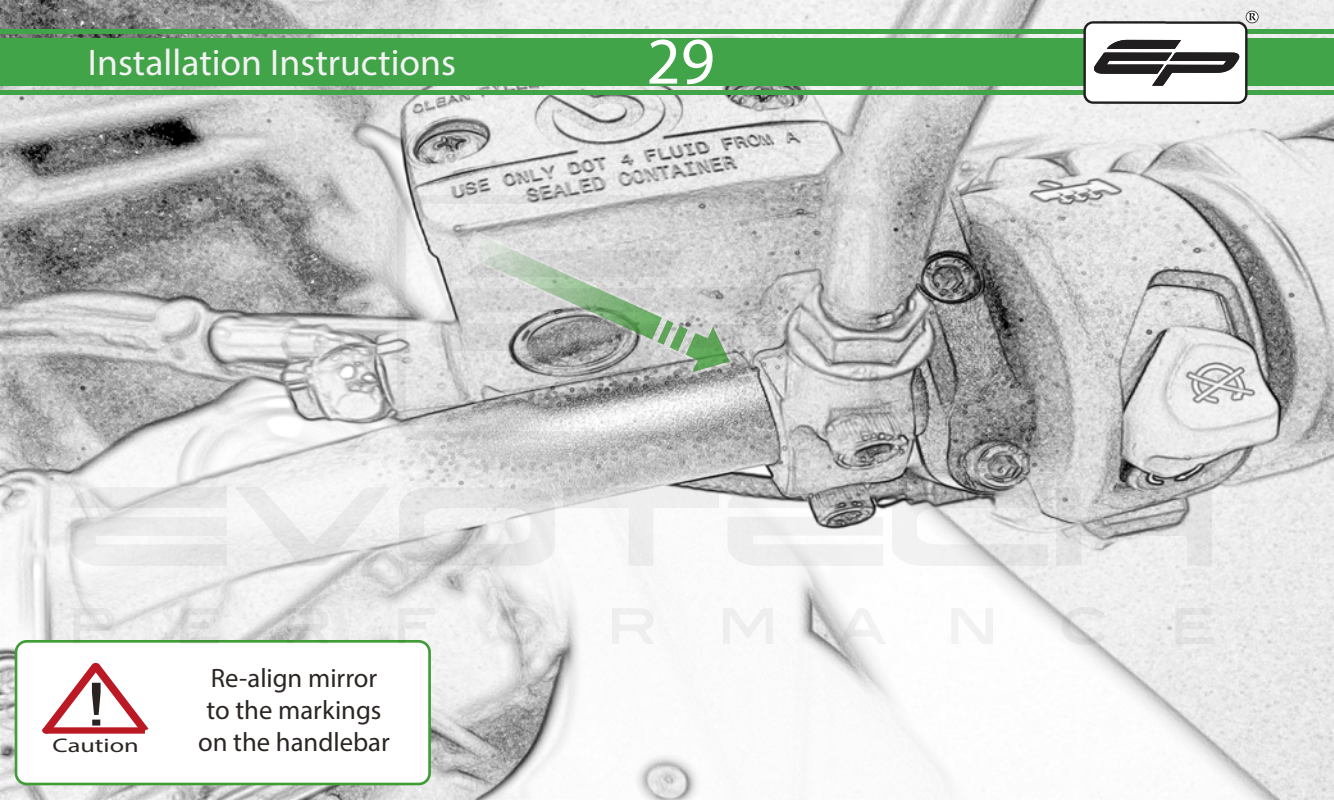

CLEAN
USE ONLY DOT 4 FLUID FROM A
SEALED CONTAINER

Caution

Re-align mirror
to the markings
on the handlebar

PERFORMANCE