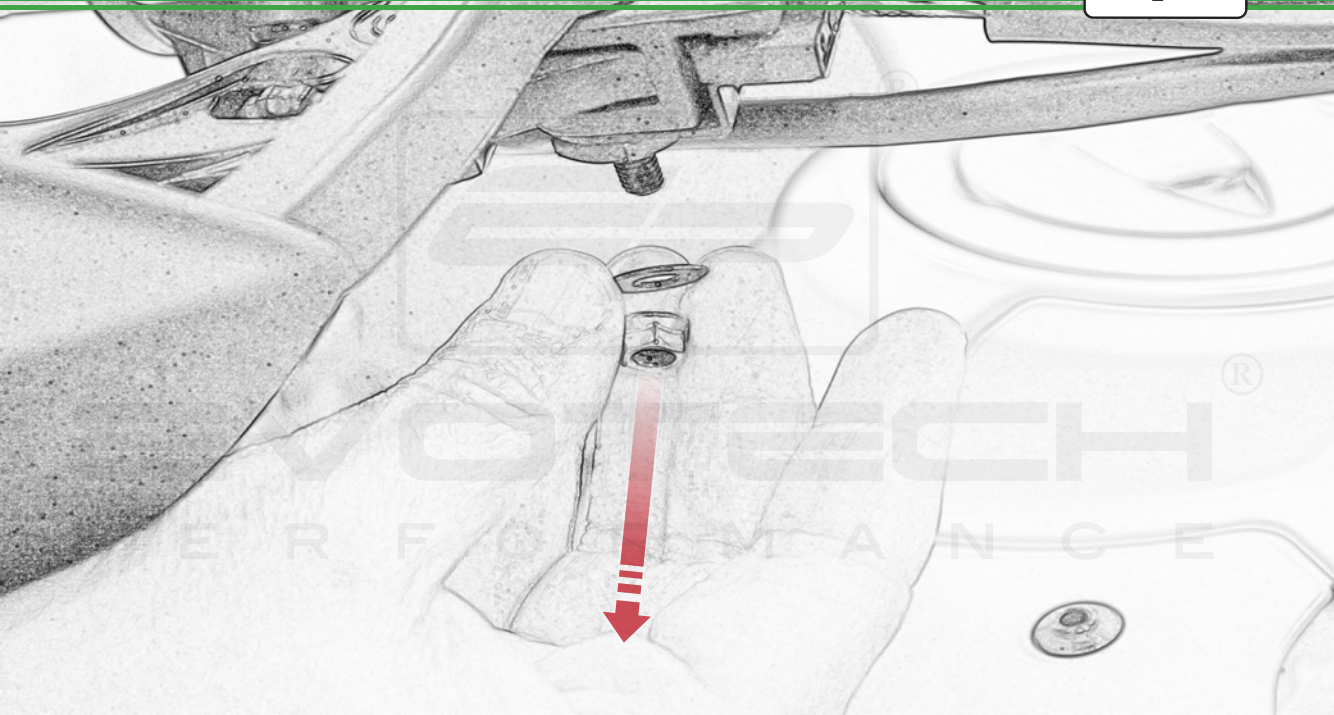

VOITTECH®
E R F O R T A N G E