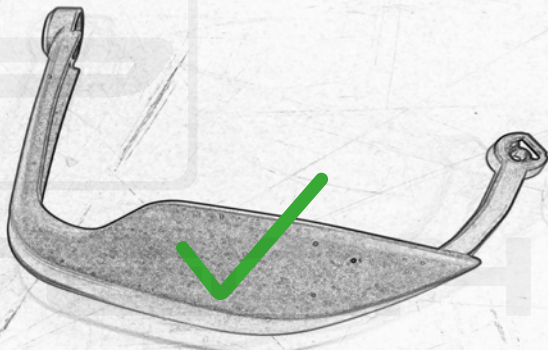

EVOTECH®
PERFORMANCE

VOITTECH[®]
E R F O R T A N G E

EVOT
PERFORMANCE

Caution

Do not fully loosen

Caution

Do not
Fully Tighten

CLEAN
USE ONLY DOT 4 FLUID FROM A
SEALED CONTAINER

Caution

Re-align mirror
to the markings
on the handlebar

PERFORMANCE

Caution

Fully Tighten

OEM PART

EP
PERFORMANCE

OEM PART

Fully Tighten

Caution

Fully Tighten

Repeat Stages
1 - 38 For the
Left Hand Side

ESSENTIAL CHECKS

It is recommended that periodic inspections are made to ensure that all bolts are tightened to the specified torque settings.