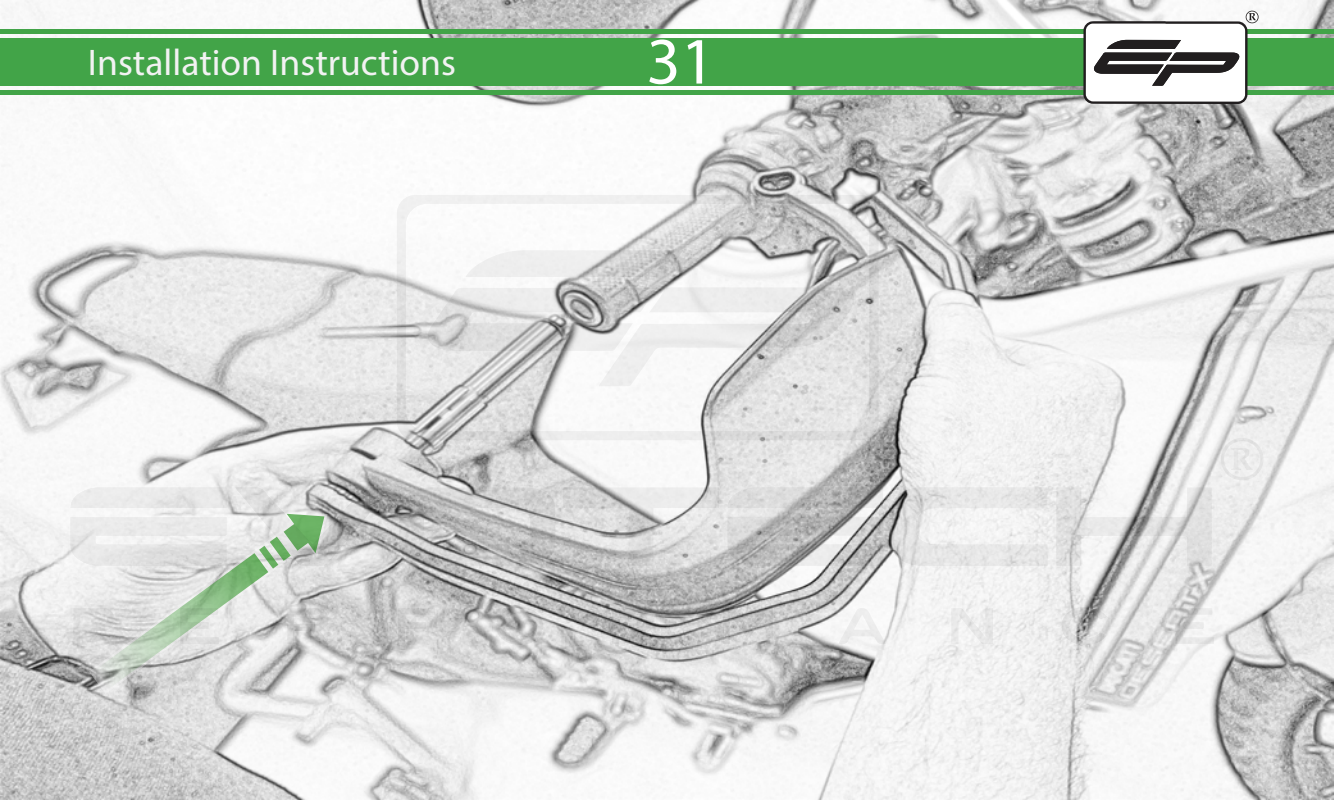

Caution

Re-align mirror
to the markings
on the handlebar

PERFORMANCE

Caution

Fully Tighten

OEM PART

EP
PERFORMANCE

OEM PART

Fully Tighten

Caution

Fully Tighten

Repeat Stages
1 - 38 For the
Left Hand Side

ESSENTIAL CHECKS

It is recommended that periodic inspections are made to ensure that all bolts are tightened to the specified torque settings.