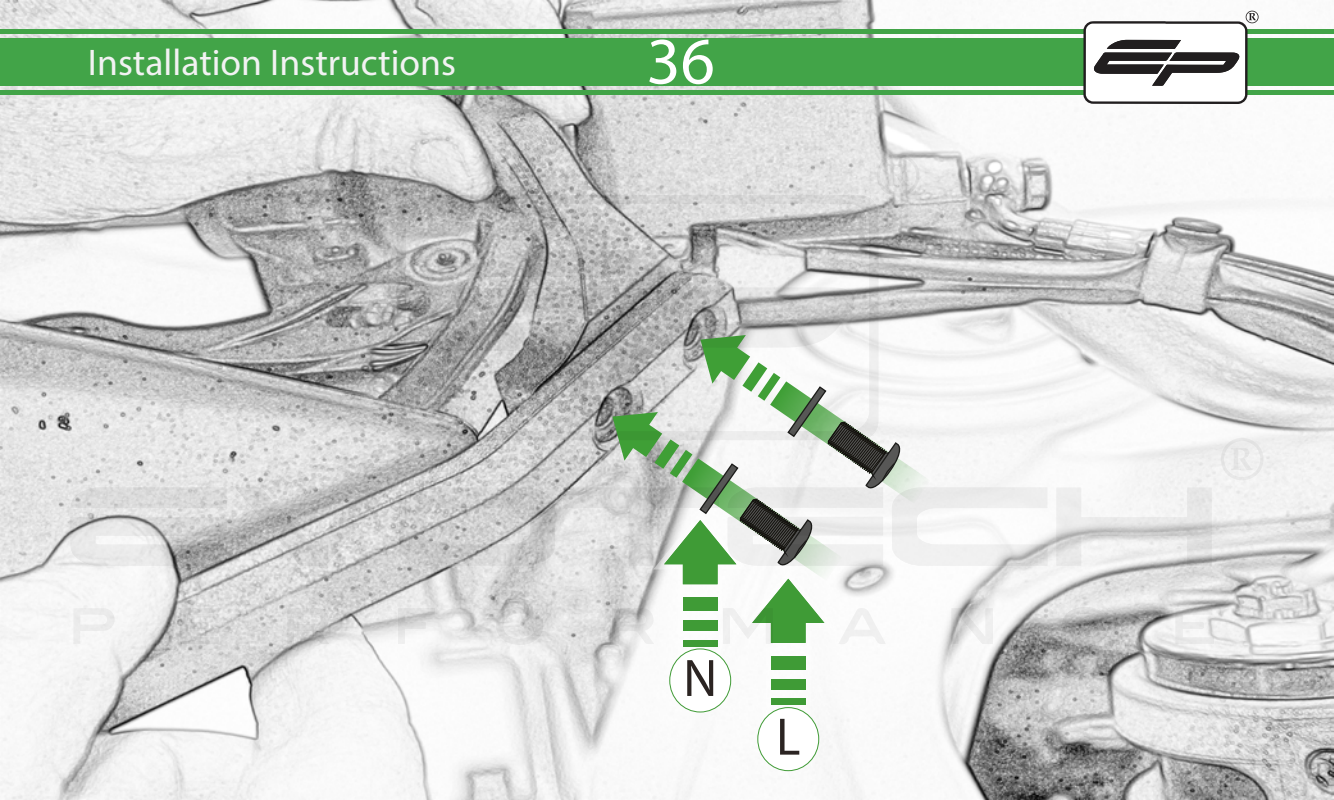

EVOTECH®
P E R F O R M A N C E

www.evotech-performance.com

Ducati DesertX
Handguard Instruction

Kit Contents

- (A) 1 x Handguard Mounting Bracket - L/H
- (B) 1 x Handguard Mounting Bracket - R/H
- (C) 2 x O-ring
- (D) 2 x Bar End Outer (middle fit)
- (E) 2 x Bar End Inner
- (F) 2 x Bar End Inner Collet - 14.2mm Dia
- (G) 2 x Bar End Inner Cone - 14.4mm Dia
- (H) 2 x Handguard Mounting Bracket - Clamp
- (I) 2 x M6 x 80 Caphead
- (J) 2 x Bar End Outer
- (K) 2 x Handguard Mounting Bracket
- (L) 4 x M6 x 16mm Black Button Head Bolt
- (M) 4 x M5 x 20 Caphead
- (N) 4 x M6 Washer

Caution

Re-align mirror
to the markings
on the handlebar

PERFORMANCE

Caution

Fully Tighten

OEM PART

EP
PERFORMANCE

OEM PART

Fully Tighten

Caution

Fully Tighten

Repeat Stages
1 - 38 For the
Left Hand Side

ESSENTIAL CHECKS

It is recommended that periodic inspections are made to ensure that all bolts are tightened to the specified torque settings.