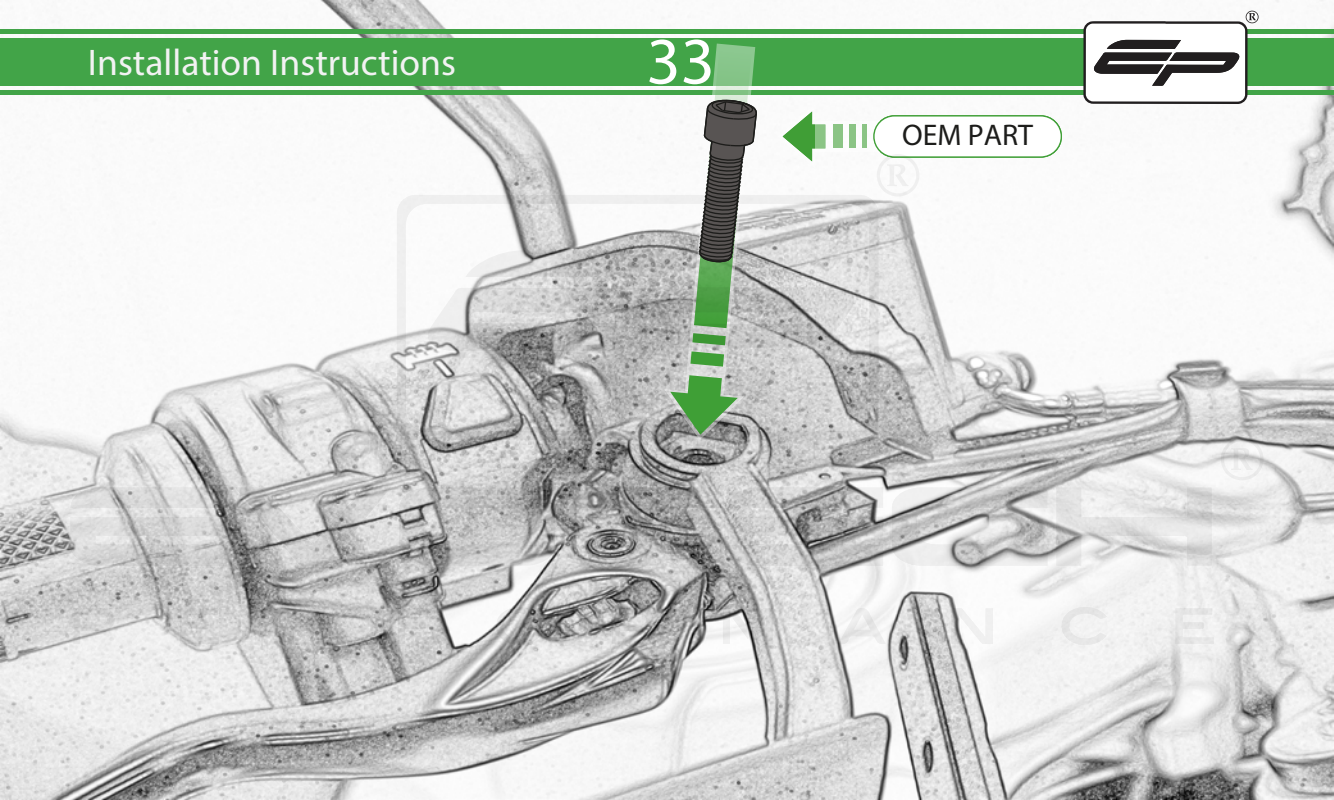

EVOTECH®
P E R F O R M A N C E

www.evotech-performance.com

Ducati DesertX
Handguard Instruction

Kit Contents

- (A) 1 x Handguard Mounting Bracket - L/H
- (B) 1 x Handguard Mounting Bracket - R/H
- (C) 2 x O-ring
- (D) 2 x Bar End Outer (middle fit)
- (E) 2 x Bar End Inner
- (F) 2 x Bar End Inner Collet - 14.2mm Dia
- (G) 2 x Bar End Inner Cone - 14.4mm Dia
- (H) 2 x Handguard Mounting Bracket - Clamp
- (I) 2 x M6 x 80 Caphead
- (J) 2 x Bar End Outer
- (K) 2 x Handguard Mounting Bracket
- (L) 4 x M6 x 16mm Black Button Head Bolt
- (M) 4 x M5 x 20 Caphead
- (N) 4 x M6 Washer

Caution

Re-align mirror
to the markings
on the handlebar

PERFORMANCE

Caution

Fully Tighten

OEM PART

EP
PERFORMANCE

OEM PART

Fully Tighten

Caution

Fully Tighten

Repeat Stages
1 - 38 For the
Left Hand Side

ESSENTIAL CHECKS

It is recommended that periodic inspections are made to ensure that all bolts are tightened to the specified torque settings.