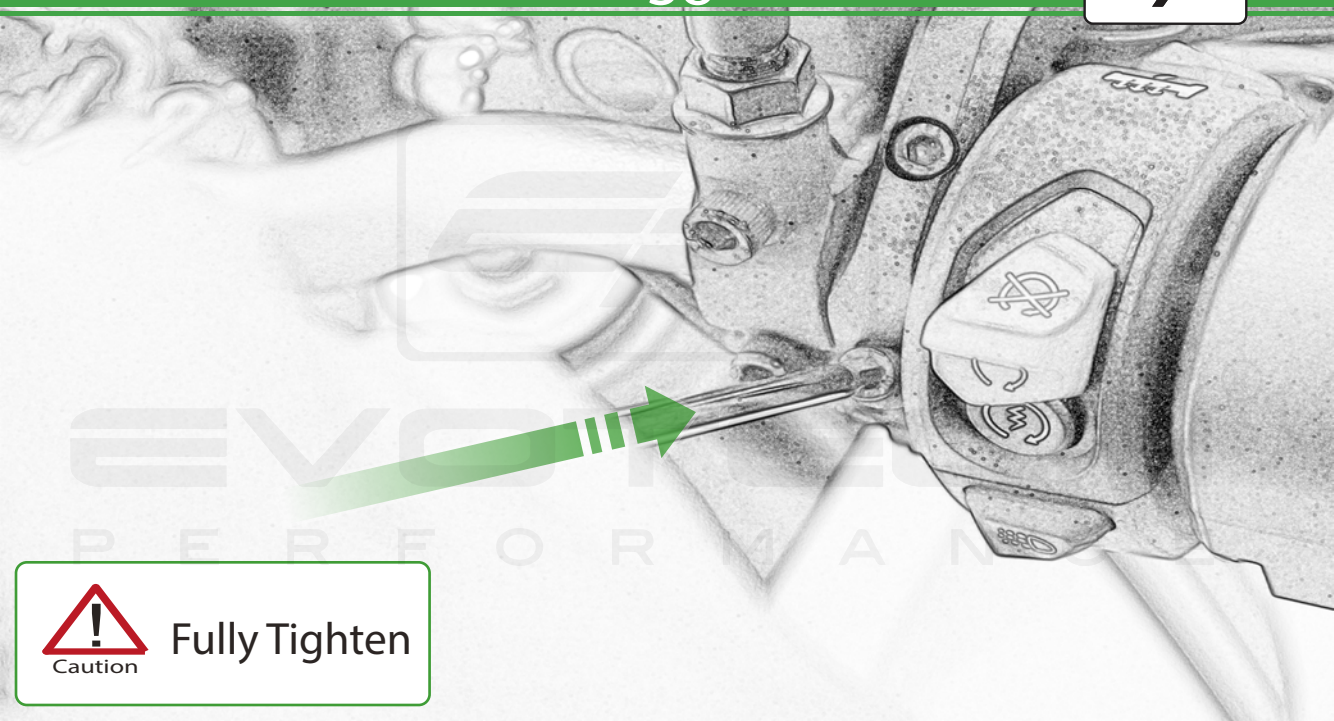

Caution

Re-align mirror
to the markings
on the handlebar

PERFORMANCE

Caution

Fully Tighten

OEM PART

EP
PERFORMANCE

OEM PART

Fully Tighten

Caution

Fully Tighten

Repeat Stages
1 - 38 For the
Left Hand Side

ESSENTIAL CHECKS

It is recommended that periodic inspections are made to ensure that all bolts are tightened to the specified torque settings.