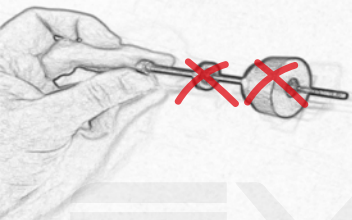

EVOT
PERFORMANCE