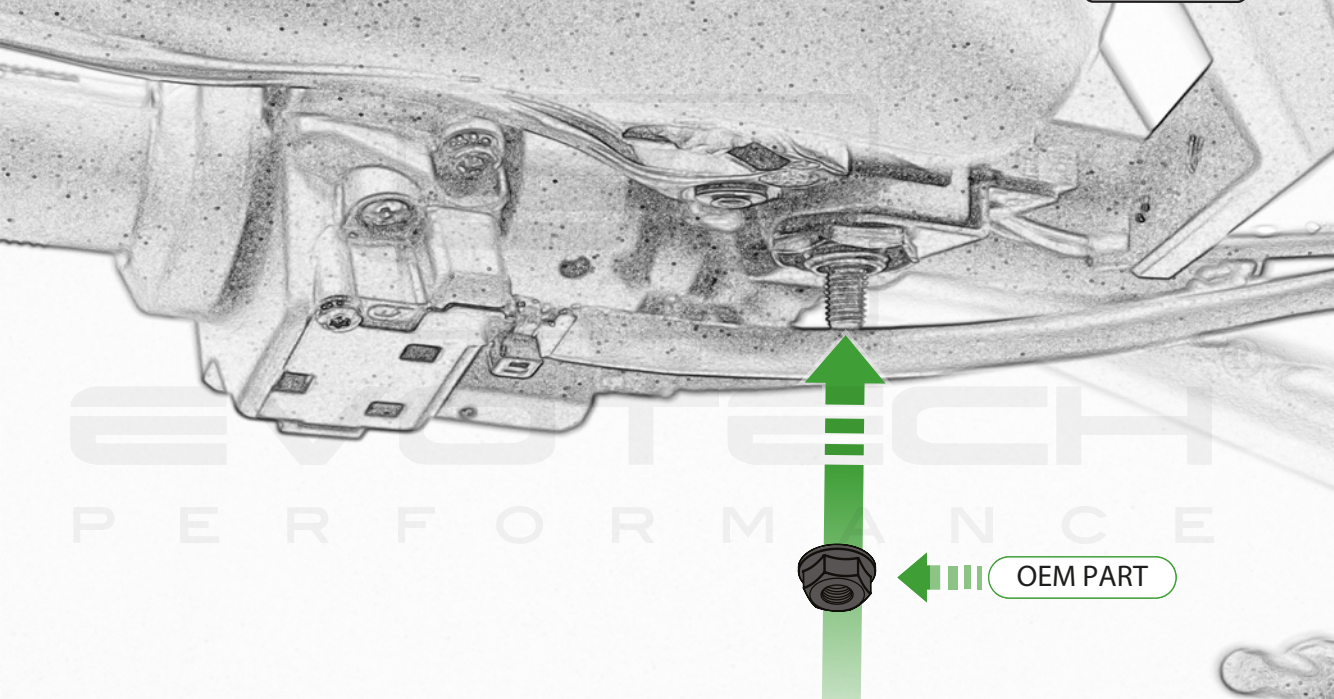

EVOTECH®
P E R F O R M A N C E

www.evotech-performance.com

Ducati DesertX
Handguard Instruction

Kit Contents

- (A) 1 x Handguard Mounting Bracket - L/H
- (B) 1 x Handguard Mounting Bracket - R/H
- (C) 2 x O-ring
- (D) 2 x Bar End Outer (middle fit)
- (E) 2 x Bar End Inner
- (F) 2 x Bar End Inner Collet - 14.2mm Dia
- (G) 2 x Bar End Inner Cone - 14.4mm Dia
- (H) 2 x Handguard Mounting Bracket - Clamp
- (I) 2 x M6 x 80 Caphead
- (J) 2 x Bar End Outer
- (K) 2 x Handguard Mounting Bracket
- (L) 4 x M6 x 16mm Black Button Head Bolt
- (M) 4 x M5 x 20 Caphead
- (N) 4 x M6 Washer

Caution

Re-align mirror
to the markings
on the handlebar

PERFORMANCE

Caution

Fully Tighten

OEM PART

EP
PERFORMANCE

OEM PART