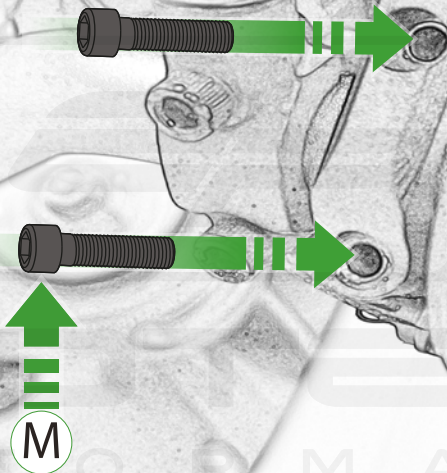

EVOTECH®
P E R F O R M A N C E

www.evotech-performance.com

Ducati DesertX
Handguard Instruction

Kit Contents

- (A) 1 x Handguard Mounting Bracket - L/H
- (B) 1 x Handguard Mounting Bracket - R/H
- (C) 2 x O-ring
- (D) 2 x Bar End Outer (middle fit)
- (E) 2 x Bar End Inner
- (F) 2 x Bar End Inner Collet - 14.2mm Dia
- (G) 2 x Bar End Inner Cone - 14.4mm Dia
- (H) 2 x Handguard Mounting Bracket - Clamp
- (I) 2 x M6 x 80 Caphead
- (J) 2 x Bar End Outer
- (K) 2 x Handguard Mounting Bracket
- (L) 4 x M6 x 16mm Black Button Head Bolt
- (M) 4 x M5 x 20 Caphead
- (N) 4 x M6 Washer

EVOTECH®
PERFORMANCE

VOITTECH[®]
E R F O R T A N G E

EVOT
PERFORMANCE

Caution

Do not fully loosen

Caution

Do not
Fully Tighten

CLEAN
USE ONLY DOT 4 FLUID FROM A
SEALED CONTAINER

Caution

Re-align mirror
to the markings
on the handlebar

PERFORMANCE

Caution

Fully Tighten

OEM PART

EP
PERFORMANCE

OEM PART

Fully Tighten

Caution

Fully Tighten

Repeat Stages
1 - 38 For the
Left Hand Side

ESSENTIAL CHECKS

It is recommended that periodic inspections are made to ensure that all bolts are tightened to the specified torque settings.