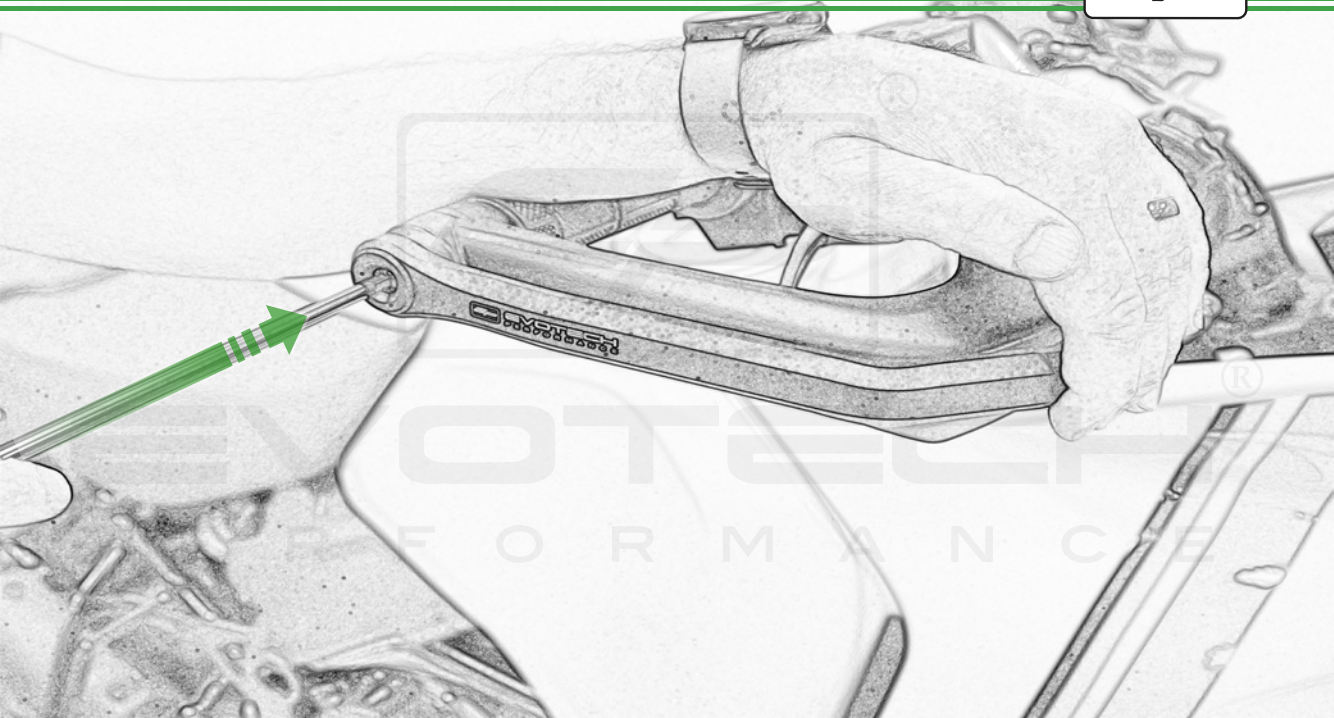

Caution

Re-align mirror
to the markings
on the handlebar

PERFORMANCE

Caution

Fully Tighten

OEM PART

EP
PERFORMANCE

OEM PART

Fully Tighten

Caution

Fully Tighten

Repeat Stages
1 - 38 For the
Left Hand Side

ESSENTIAL CHECKS

It is recommended that periodic inspections are made to ensure that all bolts are tightened to the specified torque settings.