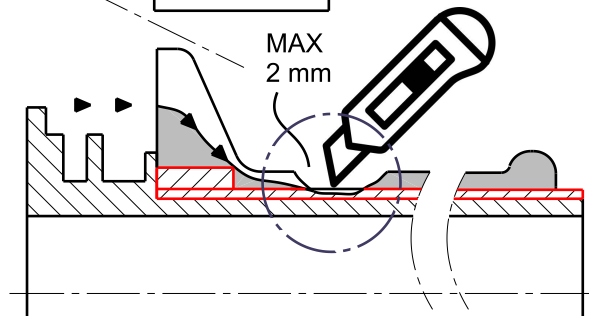

# Grips for BMW

Manopole per BMW

Only for professional fitting.  
Solo per uso professionale.

Video tutorial

domino

Domino srl - Via delle Industrie, 16/18 - 23896 Sirtori (LC) - Italy Tel. +39 039 9211286