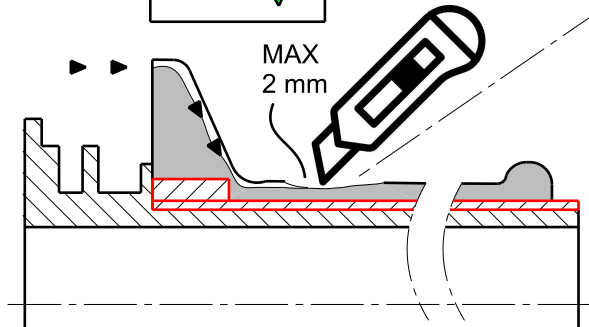

# Grips for BMW

Manopole per BMW

Only for professional fitting.  
Solo per uso professionale.

Video tutorial

domino

Domino srl - Via delle Industrie, 16/18 - 23896 Sirtori (LC) - Italy Tel. +39 039 9211286