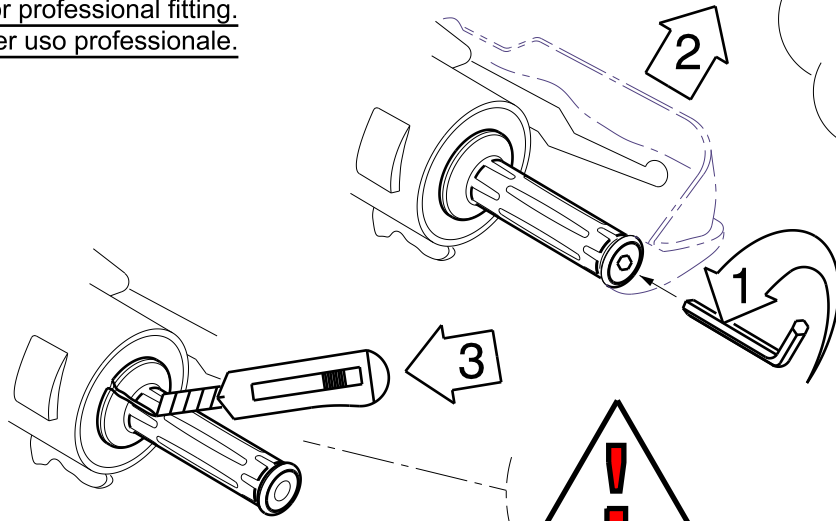

# Grips for BMW

Manopole per BMW

Only for professional fitting.  
Solo per uso professionale.

Video tutorial

domino

Domino srl - Via delle Industrie, 16/18 - 23896 Sirtori (LC) - Italy Tel. +39 039 9211286