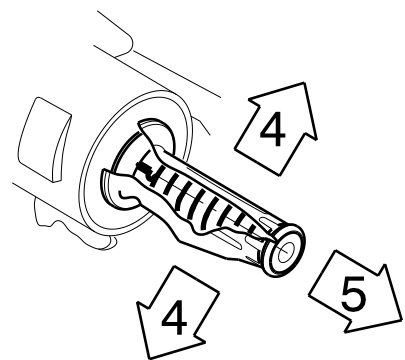

# Grips for BMW

Manopole per BMW

Only for professional fitting.  
Solo per uso professionale.

Video tutorial

domino

Domino srl - Via delle Industrie, 16/18 - 23896 Sirtori (LC) - Italy Tel. +39 039 9211286