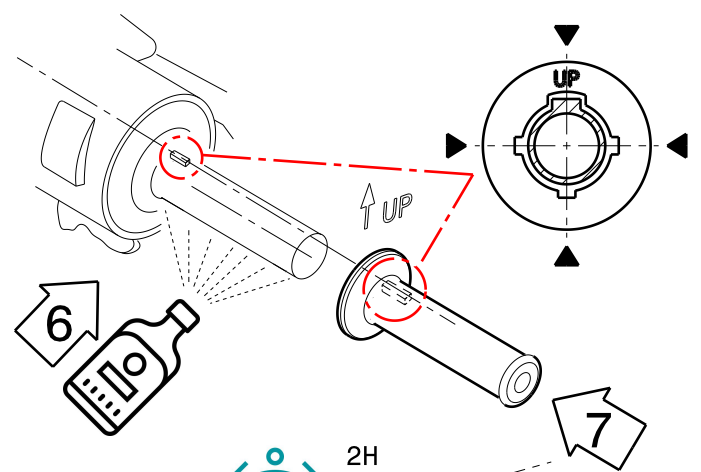

# Grips for BMW

Manopole per BMW

Only for professional fitting.  
Solo per uso professionale.

Video tutorial

domino

Domino srl - Via delle Industrie, 16/18 - 23896 Sirtori (LC) - Italy Tel. +39 039 9211286