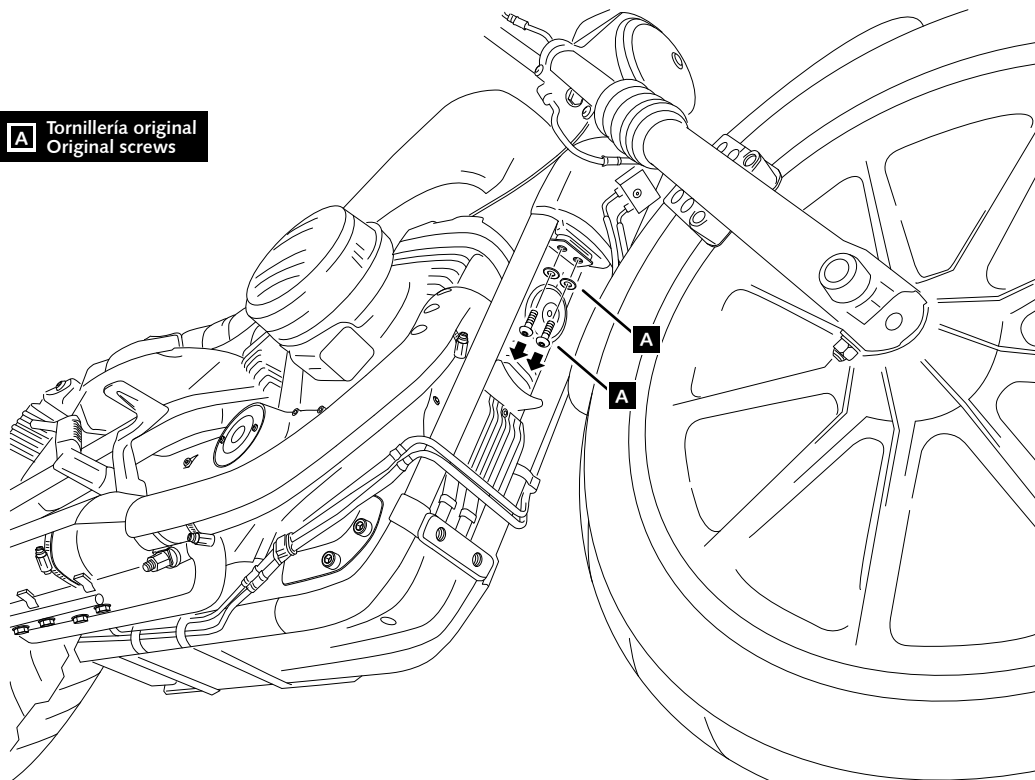

CustomAcces

HD SPORTSTER IRON XL883N / HD SPORTSTER IRON XL1200N
HD SPORTSTER NIGHTSTER X1200N / HD SPORTSTER SEVENTY TWO XL1200V '04-'15

REF
DGG001N

INSTRUCCIONES DE MONTAJE - MOUNTING INSTRUCTIONS - MONTAGEANLEITUNG

1

DISASSEMBLY
DESMONTAJE

A Tornillería original
Original screws