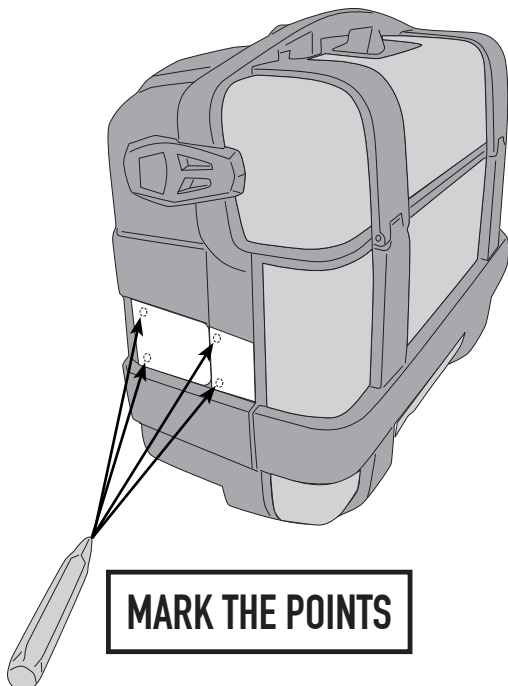

MOUNTING ON TRK33

PUT THE TEMPLATE IN THE RIGHT POSITION