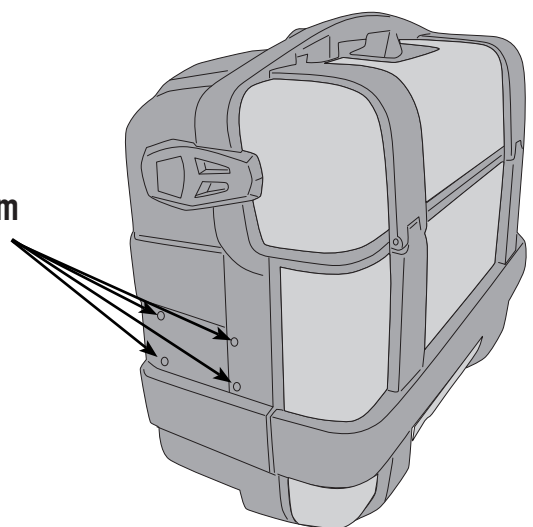

MOUNTING ON TRK33

PUT THE TEMPLATE IN THE RIGHT POSITION