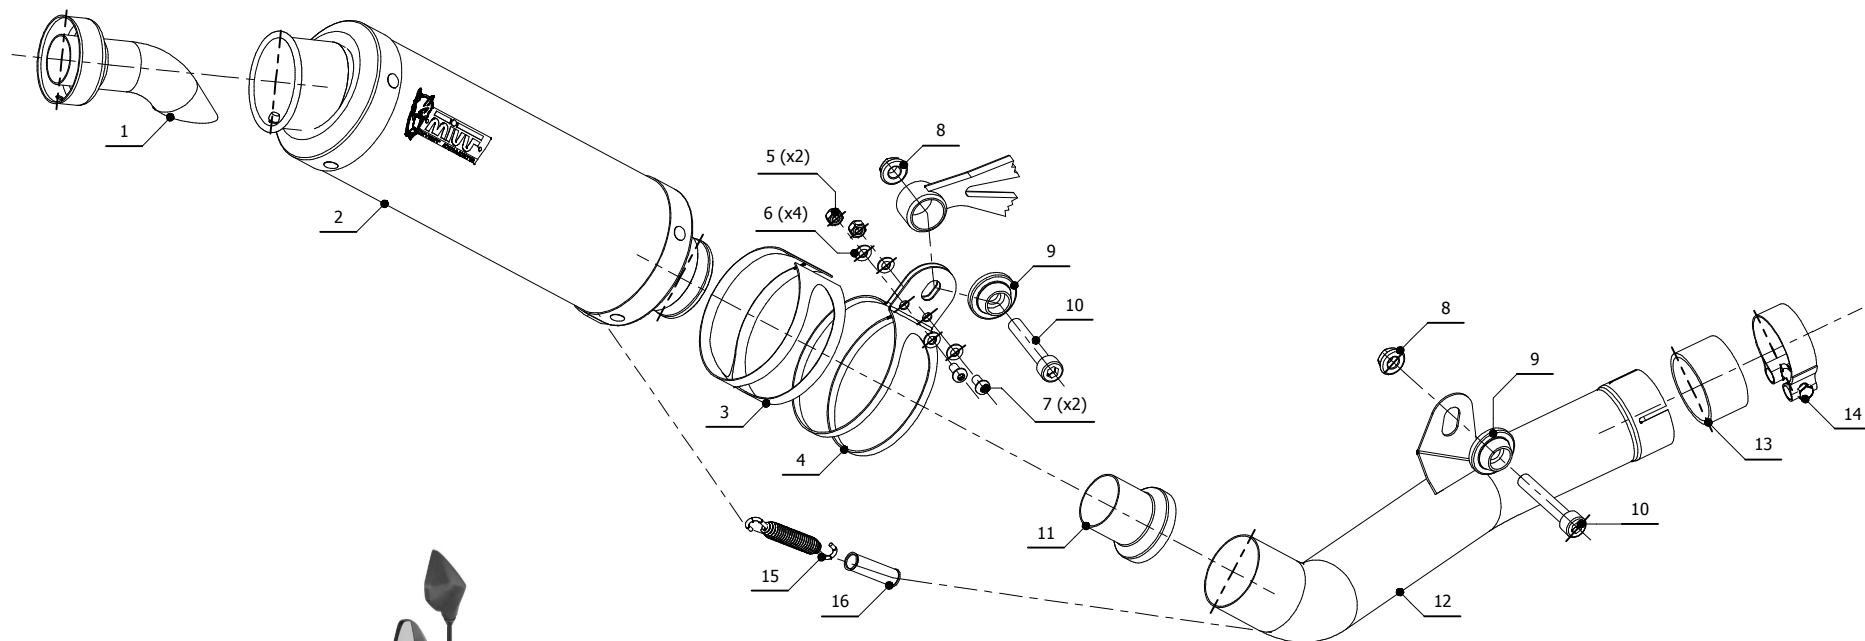

MODEL KAWASAKI Z800 E

YEAR 2013 -->

LINE SPORT

MUFFLER GP

SCHEMATIC

ELENCO PARTI / PARTS LIST

#	QTÀ / QTY	DESCRIZIONE / DESCRIPTION	CODICE / CODE
1	1	DB killer / DB killer	50.DK.020.0
2	1	Silenziatore / Muffler	GP
3	1	Protezione in gomma per staffa / Rubber protection for bracket	50.73.077.1
4	1	Staffa / Bracket	50.SS.241.1
5	2	Dado M6 / Nut M6	50.73.146.1
6	4	Rondella M6 / Washer M6	50.72.027.1
7	2	Vite M6 x 12 / Screw M6 x 12	50.72.024.1
8	2	Dado 10 MA flangiato / Flanged nut 10 MA	50.73.332.1
9	2	Rondella alluminio / Aluminium washer	50.73.120.1
10	2	Vite M10x60 / Screw M10x60	50.73.135.1
11	1	DB killer / DB killer	50.DK.065.0
12	1	Tube di raccordo / Link pipe	9773K035S2
13	1	Guarnizione in grafite / Graphite bush	50.72.48.54.30
14	1	Fascetta Ø 52/55 mm / Pipe clamp Ø 52/55 mm	50.FA.008.1
15	1	Molla lunga / Long spring	50.71.080.1
16	1	Tube in gomma per molla / Rubber pipe for spring	50.73.210.1

APPLICAZIONI / APPLICATIONS

CODICE / CODE	TUBO / PIPE	SILENZIATORE / MUFFLER	FASCETTA / CLAMP
K.035.L2S	INOX / ST. STEEL	CARBONIO / CARBON FIBER	INOX / ST. STEEL
K.035.L6S	INOX / ST. STEEL	TITANIO / TITANIUM	INOX / ST. STEEL
K.035.LXB	INOX / ST. STEEL	STEEL BLACK	INOX / ST. STEEL