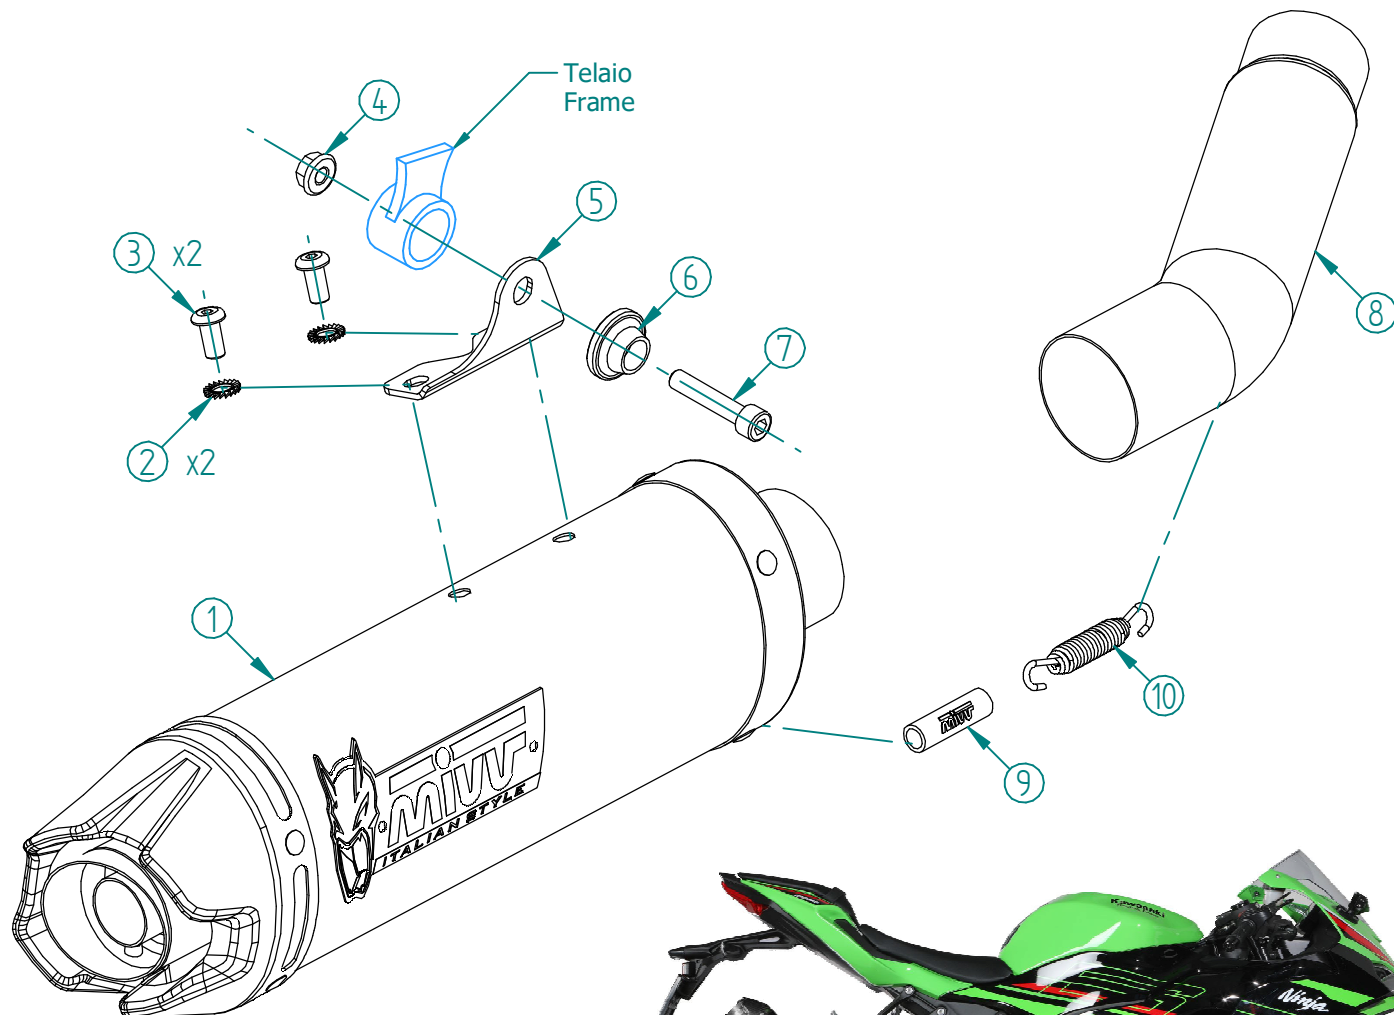

#	DESCRIPTION	PART NUMBER	QTY
1	Silenziatore / Muffler db killer 50.DK.204.0	AK-1.300	1
2	Rondella di sicurezza / Safety washer	50.73.604.1	2
3	Vite M8 x 16 / Screw M8 x 16	50.73.098.1	2
4	Dado M8 flangiato / Flanged nut M8	50.73.393.1	1
5	Staffa / Bracket	50.SS.1131.0	1
6	Rondella in alluminio nera / Black aluminium washer	50.73.221.1	1
7	Vite M8x40 / Screw M8x40	50.73.075.1	1
8	Tubo di raccordo / Link pipe	9773K050S2	1
9	Tubo in gomma per molla / Rubber pipe for spring	50.73.210.1	1
10	Molla media / Mid-size spring	50.73.359.1	1

OPTIONAL PART

TUBO NO KAT - NO KAT PIPE

K.050.C1

Monta con silenziatore originale e con scarichi MIVV
It fits with original silencer and with MIVV exhausts.

APPLICAZIONI / APPLICATIONS			
CODICE / CODE	SILENZIATORE / MUFFLER	FASCETTA / CLAMP	TUBO / PIPE
K.050.L3K	CARBONIO (Coppa carbonio) / CARBON (Carbon cap)	///	INOX / ST. STEEL