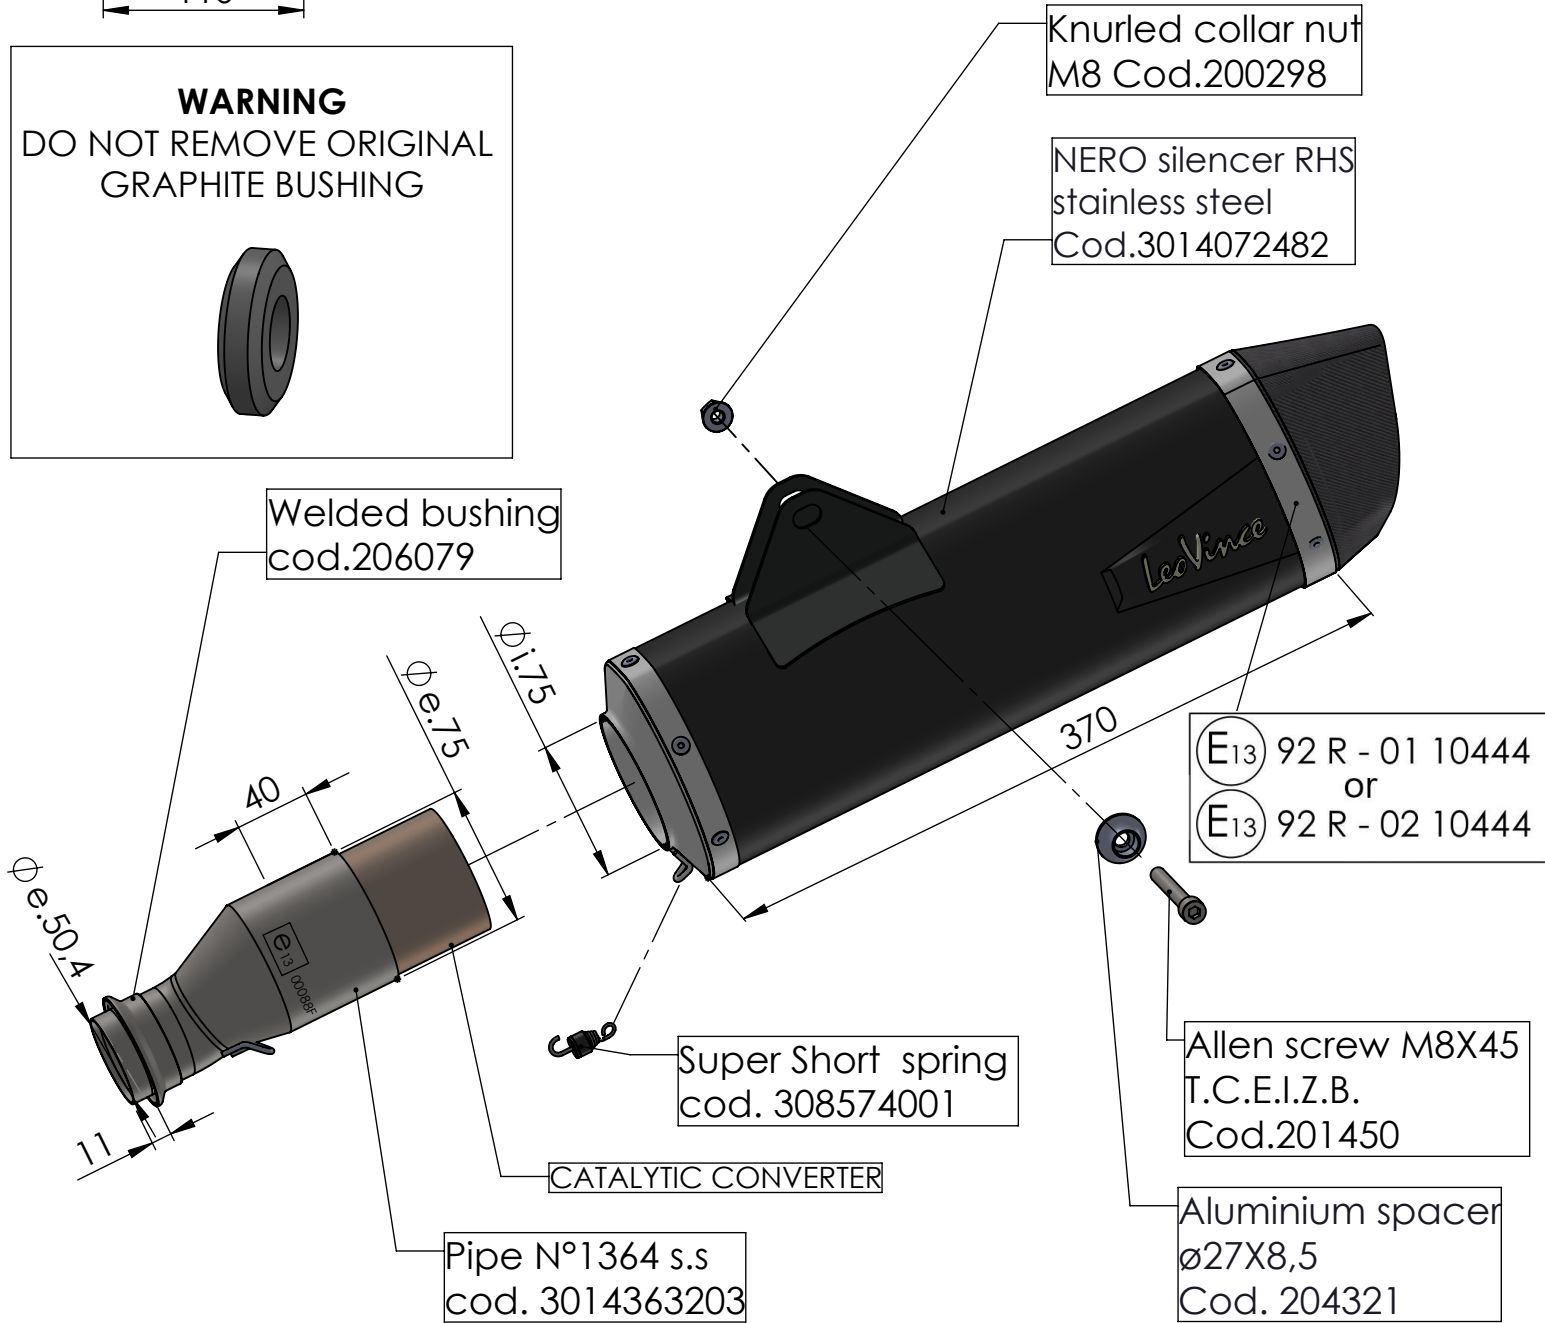

**Bushing s.s.  
cod.206079**

**WARNING**  
DO NOT REMOVE ORIGINAL  
GRAPHITE BUSHING

## ART. 14072K

KTM 690 ENDURO R/690 SMC R/GAS GAS ES 700/GAS GAS SM 700  
(Also fits 35kW version)

SLIP-ON - NERO - STAINLESS STEEL - APPROVED