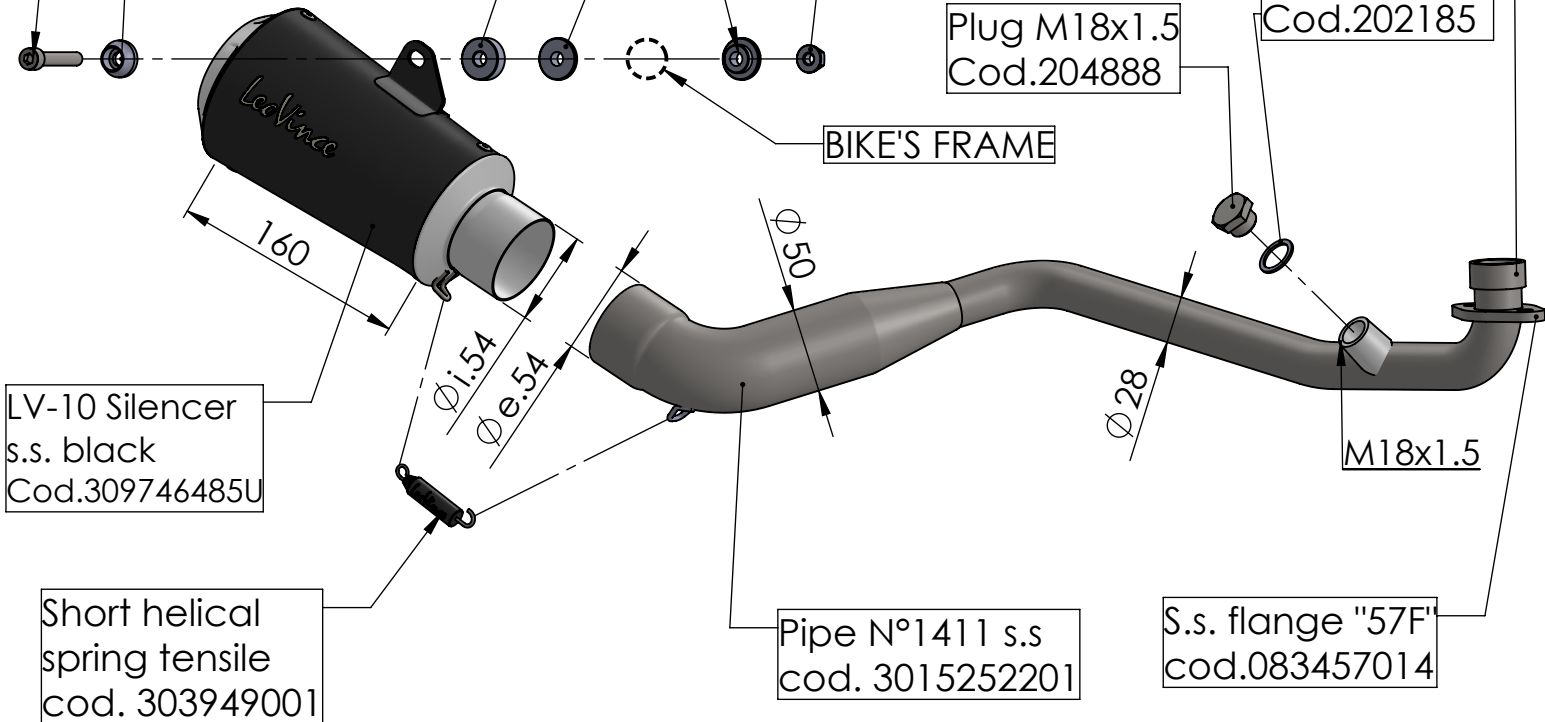

Knurled collar nut  
M8 Cod.200298

Plug M18x1.5  
Cod.204888

Welded bushing  
cod.207056

Gasket  
 $\phi$ 23.85x $\phi$ 18.3  
Cod.202185

BIKE'S FRAME

LV-10 Silencer  
s.s. black  
Cod.309746485U

Short helical  
spring tensile  
cod. 303949001

Pipe N°1411 s.s  
cod. 3015252201

S.s. flange "57F"  
cod.083457014

## ART. 15252BU

HONDA MSX 125 / GROM

FULL SYSTEM - LV-10 - STAINLESS STEEL BLACK