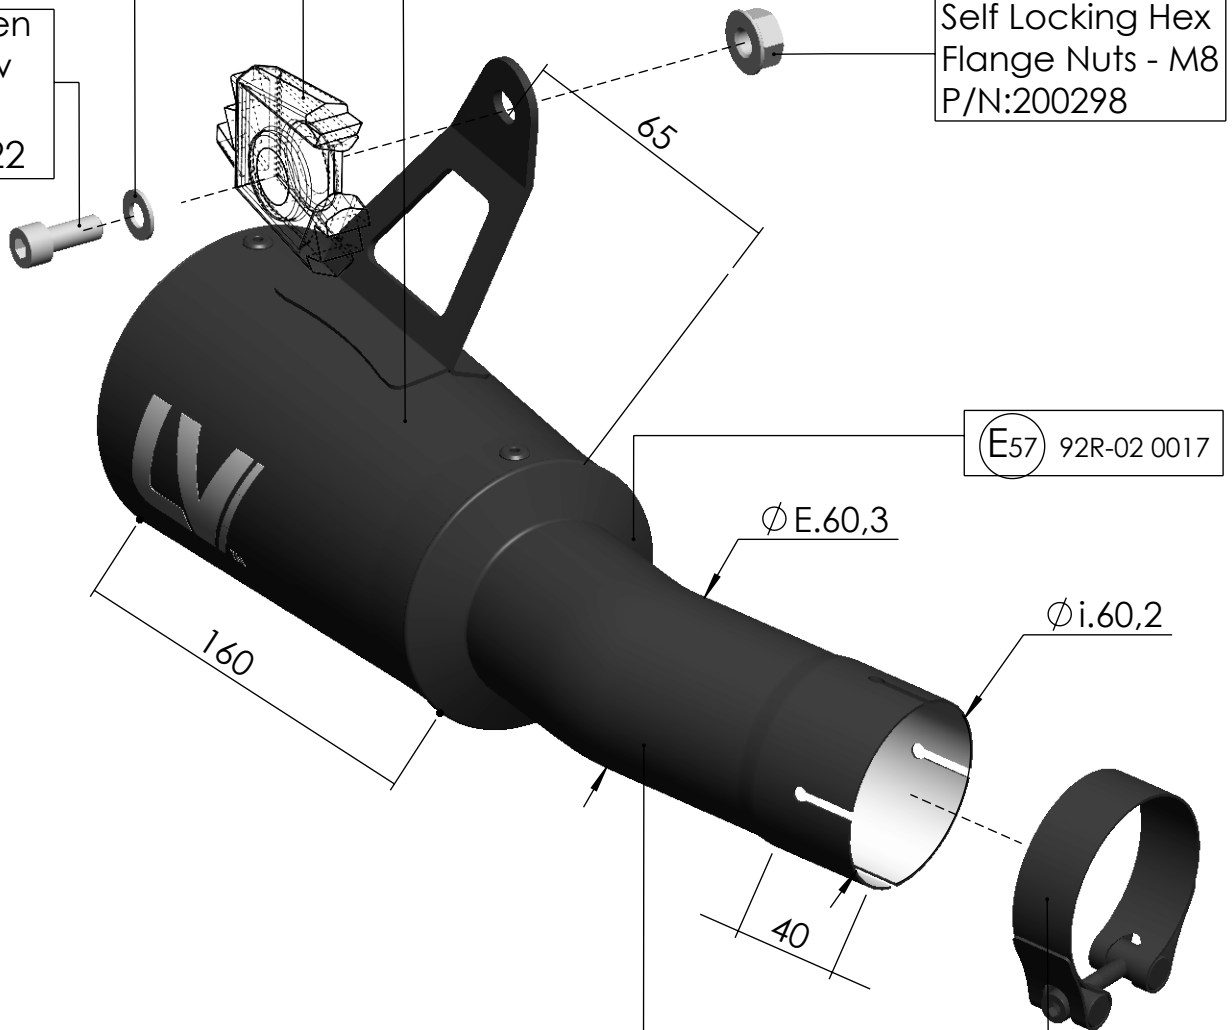

Plain Washer  
ø8 x Ø16  
P/N:200294

Socket Allen  
Cap Screw  
M8X20  
P/N:200722

bike's frame

LV-10 Silencer RHS  
FULL BLACK  
P/N:3015257410

Self Locking Hex  
Flange Nuts - M8  
P/N:200298

Welded Link Pipe

S/S Clamp Ø63  
P/N:300063540

## ART.15257FB

BMW S1000 XR (Fits with original panniers)

SLIP-ON LV-10 FULL BLACK - APPROVED