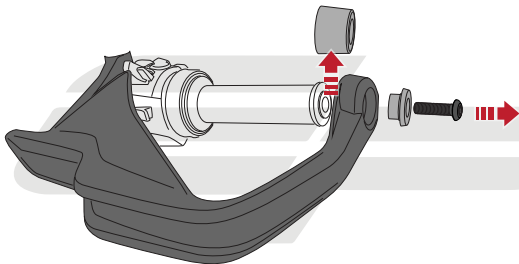

EVOTECH®
P E R F O R M A N C E

Installation Instructions

Kit Contents

- Ⓐ 2 x Bar End Inner
- Ⓑ 2 x Bar End Outer
- Ⓒ 2 x M6 x 40 Cap Head Bolts

EVOTECH[®]
P E R F O R M A N C E

www.evotech-performance.com