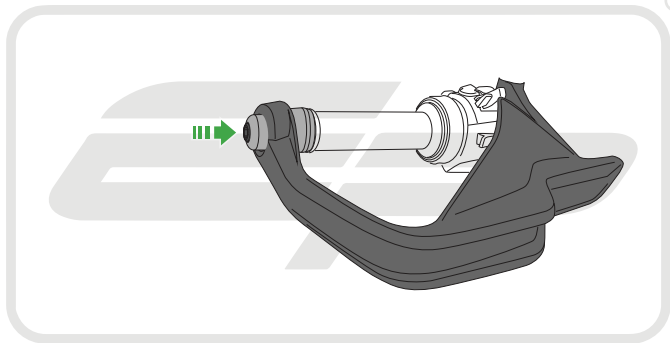

EVOTECH®
P E R F O R M A N C E

Installation Instructions

Kit Contents

- Ⓐ 2 x Bar End Inner
- Ⓑ 2 x Bar End Outer
- Ⓒ 2 x M6 x 40 Cap Head Bolts

EVOTECH[®]
P E R F O R M A N C E

www.evotech-performance.com