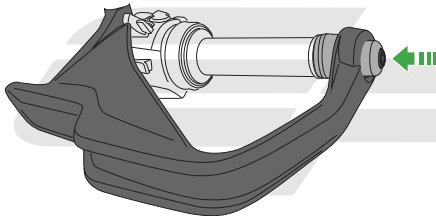

EVOTECH®
P E R F O R M A N C E

Installation Instructions

Kit Contents

- Ⓐ 2 x Bar End Inner
- Ⓑ 2 x Bar End Outer
- Ⓒ 2 x M6 x 40 Cap Head Bolts

EVOTECH[®]
P E R F O R M A N C E

www.evotech-performance.com