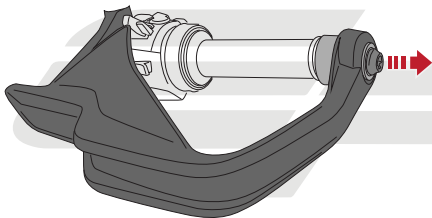

EVOTECH®
P E R F O R M A N C E

Installation Instructions

Kit Contents

- Ⓐ 2 x Bar End Inner
- Ⓑ 2 x Bar End Outer
- Ⓒ 2 x M6 x 40 Cap Head Bolts

EVOTECH[®]
P E R F O R M A N C E

www.evotech-performance.com