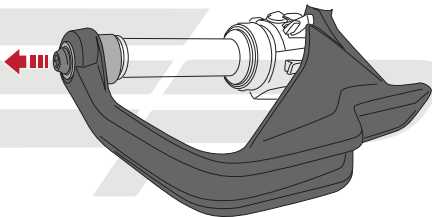

EVOTECH®
P E R F O R M A N C E

Installation Instructions

Kit Contents

- Ⓐ 2 x Bar End Inner
- Ⓑ 2 x Bar End Outer
- Ⓒ 2 x M6 x 40 Cap Head Bolts

EVOTECH[®]
P E R F O R M A N C E

www.evotech-performance.com