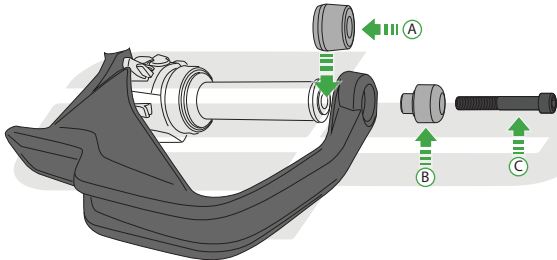

EVOTECH®
P E R F O R M A N C E

Installation Instructions

Kit Contents

- Ⓐ 2 x Bar End Inner
- Ⓑ 2 x Bar End Outer
- Ⓒ 2 x M6 x 40 Cap Head Bolts

EVOTECH[®]
P E R F O R M A N C E

www.evotech-performance.com