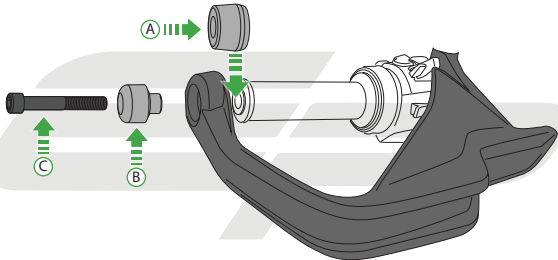

EVOTECH®
P E R F O R M A N C E

Installation Instructions

Kit Contents

- Ⓐ 2 x Bar End Inner
- Ⓑ 2 x Bar End Outer
- Ⓒ 2 x M6 x 40 Cap Head Bolts

EVOTECH[®]
P E R F O R M A N C E

www.evotech-performance.com