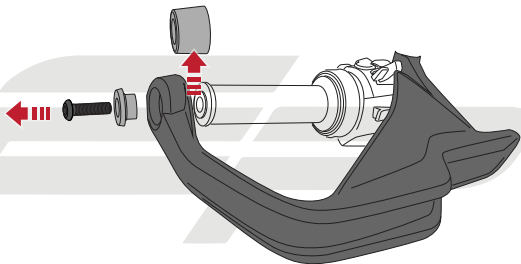

EVOTECH®
P E R F O R M A N C E

Installation Instructions

Kit Contents

- Ⓐ 2 x Bar End Inner
- Ⓑ 2 x Bar End Outer
- Ⓒ 2 x M6 x 40 Cap Head Bolts

EVOTECH[®]
P E R F O R M A N C E

www.evotech-performance.com