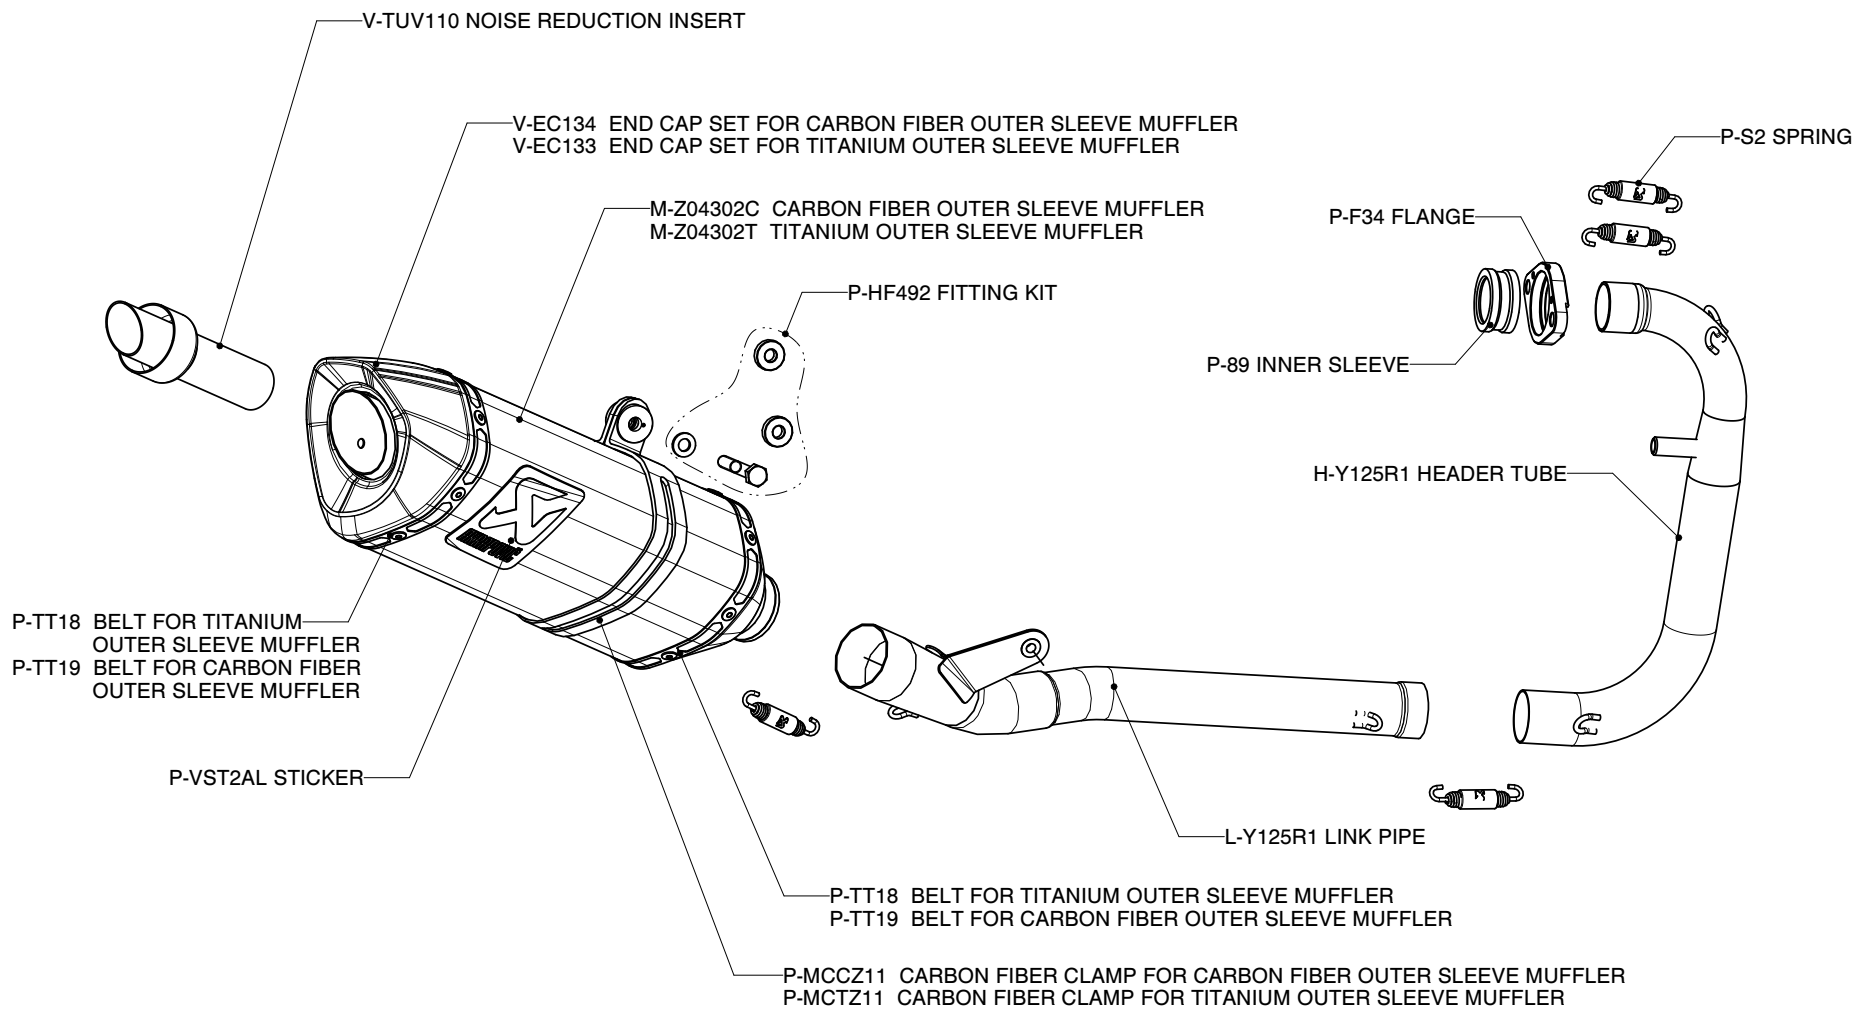

YAMAHA YZF R125, Complete exhaust system / RACING LINE

Product code: S-Y125R1-ZC

S-Y125R1-ZT

MUFFLER REPAIR KITS	
REPACK	P-RPCK48
SLEEVE	P-RKS225ZT32 - TITANIUM
	P-RKS224ZC32 - CARBON