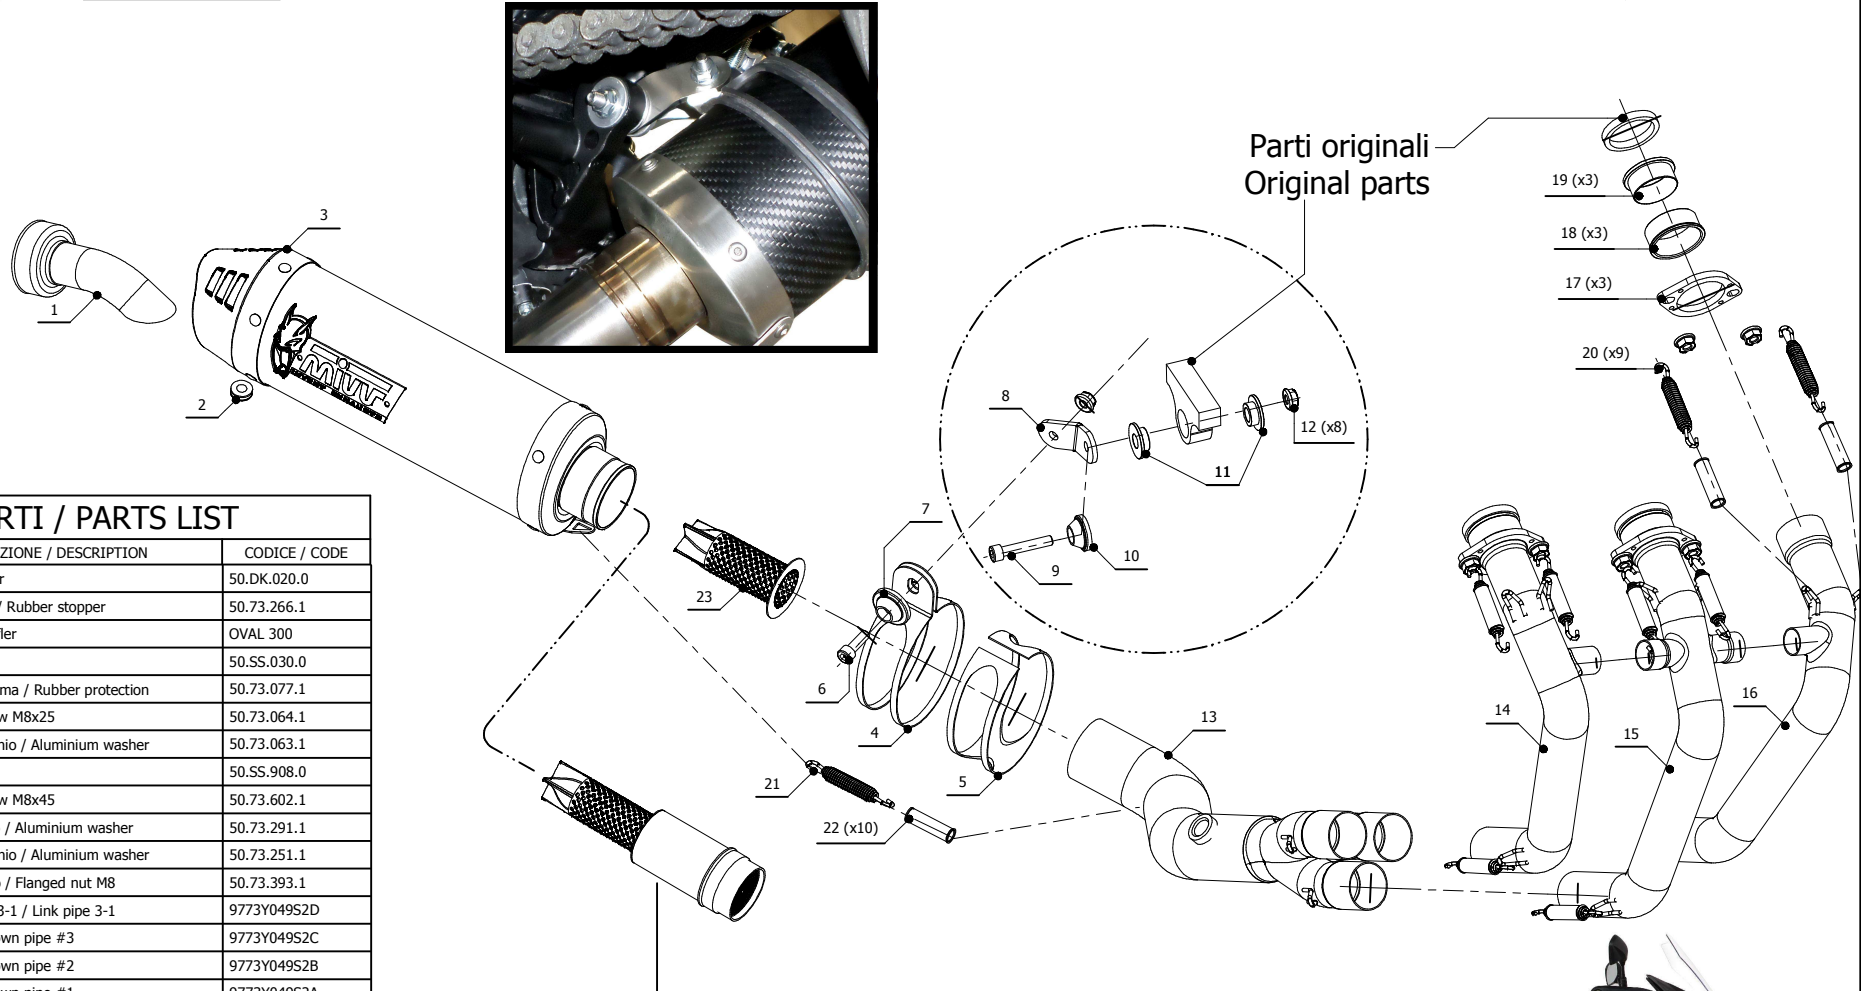

**MODEL** YAMAHA TRACER 900 - GT

**YEAR** 2015 -->

**LINE** FULL SYSTEM

**MUFFLER** OVAL CARBON CAP

**SCHEMATIC**

Parti originali  
Original parts

**ELENCO PARTI / PARTS LIST**

#	QTÀ / QTY	DESCRIZIONE / DESCRIPTION	CODICE / CODE
1	1	DB killer / DB killer	50.DK.020.0
2	1	Tappo in gomma / Rubber stopper	50.73.266.1
3	1	Silenziatore / Muffler	OVAL 300
4	1	Staffa / Bracket	50.SS.030.0
5	1	Protezione in gomma / Rubber protection	50.73.077.1
6	1	Vite M8x25 / Screw M8x25	50.73.064.1
7	1	Rondella in alluminio / Aluminium washer	50.73.063.1
8	1	Staffa / Bracket	50.SS.908.0
9	1	Vite M8x45 / Screw M8x45	50.73.602.1
10	1	Rondella alluminio / Aluminium washer	50.73.291.1
11	2	Rondella in alluminio / Aluminium washer	50.73.251.1
12	8	Dado M8 flangiato / Flanged nut M8	50.73.393.1
13	1	Tubo di raccordo 3-1 / Link pipe 3-1	9773Y049S2D
14	1	Collettore #3 / Down pipe #3	9773Y049S2C
15	1	Collettore #2 / Down pipe #2	9773Y049S2B
16	1	Collettore #1 / Down pipe #1	9773Y049S2A
17	3	Flangia in alluminio / Aluminium flange	50.73.339.1
18	3	Boccola esterna in acciaio / External steel bush	50.73.338.1
19	3	Boccola interna in acciaio / Internal steel bush	50.73.337.1
20	9	Molla media / Middle spring	50.73.359.1
21	1	Molla lunga / Long spring	50.71.080.1
22	10	Tubo in gomma per molla / Rubber pipe for spring	50.73.210.1
23	1	Db Killer forato / Drilled DB killer	50.DK.082.0